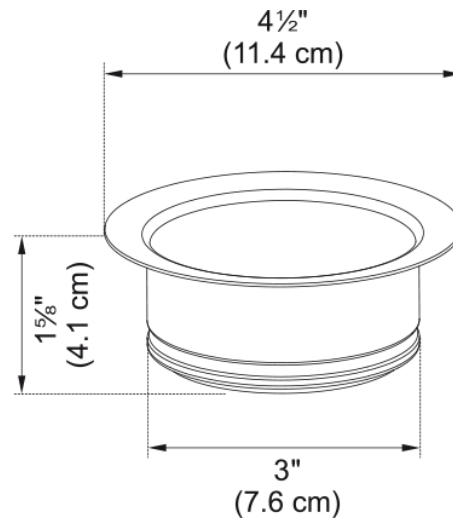

Waste Disposer Flange - WDFLANGE-CH | 112.0488.279

Replacement Waste Disposer Flange for Kitchen Sink in Polished Chrome.

Aspect

Type of material	Stainless steel
Sub-category	Waste disposer

Product identification