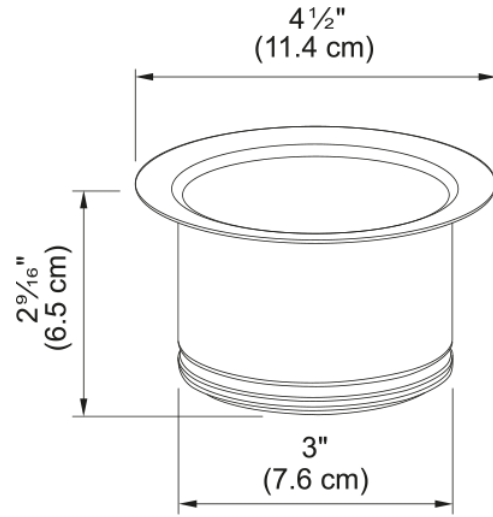

# Waste Disposer Flange - WDFLANGE-EX-WH | 112.0653.058

Franke Extended Waste Disposer Flange - White. White Replacement Extended Waste Disposer Flange for Kitchen Sink. Stopper not included; Hole Size: 3.5-in.

## Aspect

Type of material	Stainless steel
Sub-category	Waste disposer