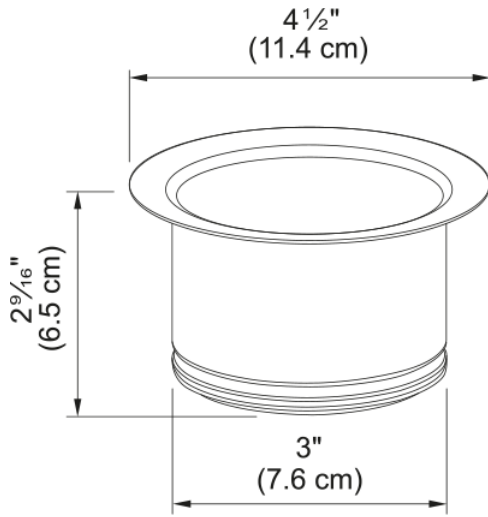

# Waste Disposer Flange - WDFLANGE-EX-WH | 112.0653.058

Franke Extended Waste Disposer Flange - White. White Replacement Extended Waste Disposer Flange for Kitchen Sink. Stopper not included; Hole Size: 3.5-in.

## Aspect

Type of material	Stainless steel
Sub-category	Waste disposer