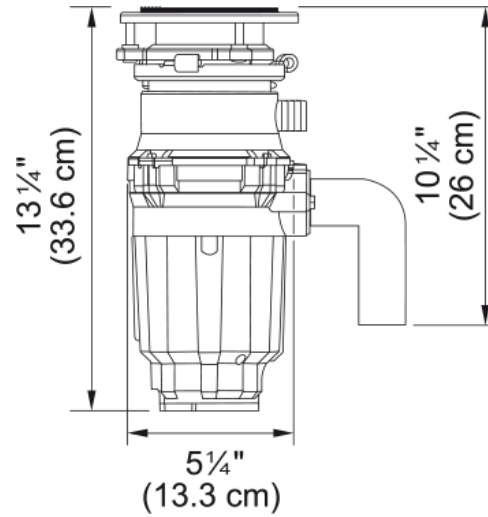

1/3 HP Food Waste Disposer - WDJ33 | 134.0482.061

Technical Data

Aspect

Product type Food waste disposer

Energy specifications

Voltage 120 V

Product identification

Product brand FRANKE

Product family Smart

Collection Disposer

Features

Horsepower 1/3 HP

Motor speed 2400.0

Waste disposer motor type Permanent magnet

Feed type Continuous