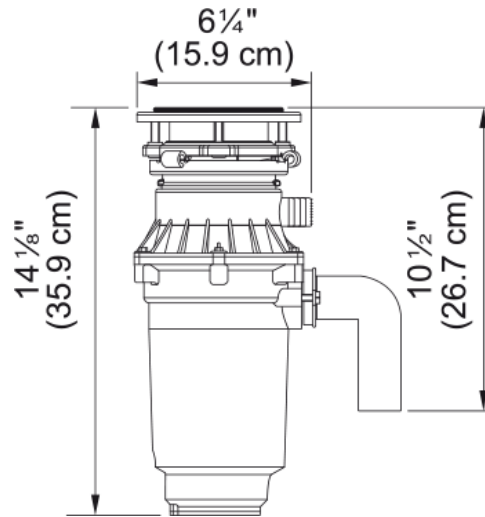

3/4 HP Food Waste Disposer - WDJ75 | 134.0482.019

Technical Data

Aspect

Product type Food waste disposer

Energy specifications

Voltage 120 V

Product identification

Product brand FRANKE

Product family Maris

Collection Disposer

Features

Horsepower 3/4 HP

Motor speed 2700.0

Waste disposer motor type Permanent magnet

Feed type Continuous