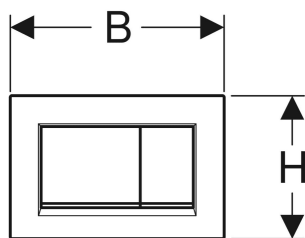

Geberit Sigma20 flush plate, square, dual flush

Example image

CHARACTERISTICS

- Front actuation
- Sound-absorbing actuator rods, tool-free fast adjustment

TECHNICAL DATA

Actuation force (N) max.	20 N
Button shape	square

SCOPE OF DELIVERY

- Mounting frame
- 2 distance bolts
- 2 actuator rods

ACCESSORIES

- Geberit extension set for Sigma, Omega and Kappa concealed cisterns
- Geberit DuoFresh module with automatic actuation, for Sigma concealed cistern 12 cm
- Geberit DuoFresh module with automatic actuation and insert for Geberit DuoFresh stick, for Sigma concealed cistern 12 cm
- Geberit DuoFresh module with manual actuation, for Sigma concealed cistern 12 cm
- Geberit DuoFresh module with manual actuation and insert for Geberit DuoFresh stick, for Sigma concealed cistern 12 cm
- Geberit DuoFresh module with automatic actuation, for Sigma concealed cistern 8 cm

- Geberit DuoFresh module with automatic actuation and insert for Geberit DuoFresh stick, for Sigma concealed cistern 8 cm
- Geberit DuoFresh module with manual actuation, for Sigma concealed cistern 8 cm
- Geberit DuoFresh module with manual actuation and insert for Geberit DuoFresh stick, for Sigma concealed cistern 8 cm
- Insert for Geberit DuoFresh stick, for Sigma concealed cistern 8 cm
- Insert for Geberit DuoFresh stick, for Sigma concealed cistern 12 cm

INFO

- Previously referred to as Sigma 30

Art. no.	Colour / surface	Product material	B	H	T	Model
			cm	cm	cm	
115.883.01.1	Plate, Button: white matt / easy-to-clean coated, Design stripes: white / glossy	Plastic	24.6	16.4	1.2	dual flush
115.883.11.1	Plate, Button: white / glossy, Design stripes: white matt	Plastic	24.6	16.4	1.2	dual flush