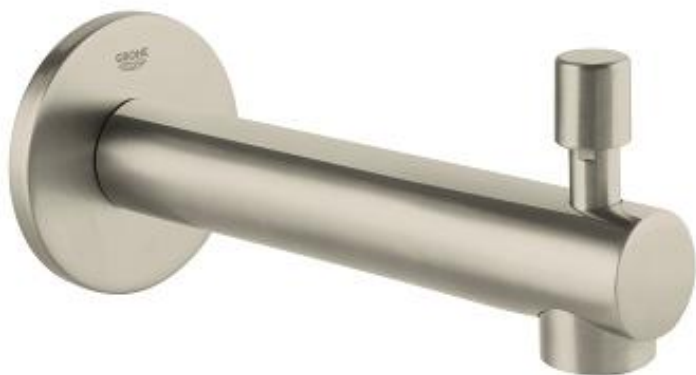

CONCETTO
Bath spout
MODEL # 13275EN1

GROHE CANADA, INC. | 5900 Avebury Road, Mississauga, Ontario, Canada L5R 3M3
Phone: 905-271-2929 | Fax: 905-271-9494 | info@grohe.ca

Pure Freude
an Wasser

GROHE

ADA

C

Product Description:
Bath spout

Standard Specification:

wall mounted

GROHE StarLight chrome finish
mousseur

automatic diverter: bath/shower

- 6 11/16" (170 mm) spout reach

Applicable Codes & Standards:

- Energy Policy Act of 1992
- ASME A112.18.1/CSA B125.1
- ICC/ANSI A117.1

Color:

- 13275EN1 EN1 brushed nickel