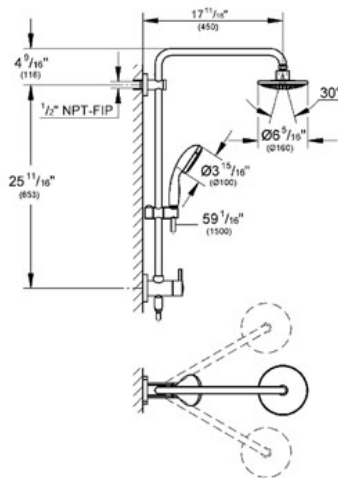

RETRO-FIT 160 Shower System*

MODEL # 26123

Pure Freude an Wasser

GROHE

GROHE America, Inc | 200 North Gary Avenue, Suite G, Roselle, IL 60172
Phone: +1 (800) 444-7643 | Fax: +1 (800) 225-2778 | us-customerservice@grohe.com

Product Description: Shower System*

Standard Specification:

- GROHE StarLight® finish
- GROHE EcoJoy® technology for less water and perfect flow
- GROHE DreamSpray® perfect spray pattern
- SpeedClean anti-lime system
- Inner WaterGuide for a longer life

Consisting of:

- 17 3/4" horizontal swivel shower arm
- Built-in diverter allows change between:
- Head shower 1 spray (27 807)
- Metal shower hose 59" (28 417)
- With ball joint
- Rotation angle $\pm 15^\circ$
- Hand shower 2 sprays (26 047)
- GROHE Rain O2, Rain
- Adjustable in height with gliding element
- Angle adapter
- Max Flow Rate 2.0 gpm (7.6 L/min)
- Rotation cone for Twistfree-function
- **Suitable for instantaneous heaters from 18 kW/h**

Applicable Codes & Standards:

- Energy Policy Act of 1992
- ASME A112.18.1/CSA B125.1
- EPA WaterSense®

Color:

- ☐ 26123 000 chrome
- ☐ 26123 EN0 Brushed Nickel