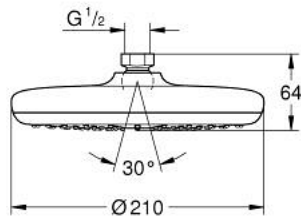

26 409 000 TEMPESTA 210 HEAD SHOWER 1 SPRAY

PRODUCT DESCRIPTION

- Colour: Chrome
- Rain spray pattern
- maximum flow rate (at 3 bar): 6 l/min
- Ø 210 mm
- Ball joint +/- 15° rotatable
- connection thread 1/2"
- GROHE EcoJoy - less water, perfect flow
- GROHE DreamSpray - perfect spray pattern
- GROHE LongLife finish
- GROHE SpeedClean - effortless limescale removal
- Inner WaterGuide for a longer life
- suitable for instantaneous heater

26 409 000 TEMPESTA 210 HEAD SHOWER 1 SPRAY

SPARE PARTS, July 2016 – now

1: Fibre seal dia. Ø 18,5 x Ø 12 x 2 (Spare part-nr. 0138900M)

2: Strainer (Spare part-nr. 48007000)