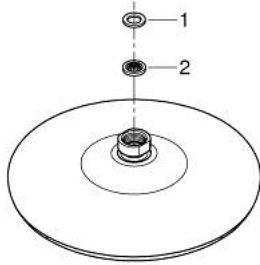

26 409 000 TEMPESTA 210 HEAD SHOWER 1 SPRAY

PRODUCT DESCRIPTION

- Colour: Chrome
- Rain spray pattern
- maximum flow rate (at 3 bar): 6 l/min
- Ø 210 mm
- Ball joint +/- 15° rotatable
- connection thread 1/2"
- GROHE EcoJoy - less water, perfect flow
- GROHE DreamSpray - perfect spray pattern
- GROHE LongLife finish
- GROHE SpeedClean - effortless limescale removal
- Inner WaterGuide for a longer life
- suitable for instantaneous heater

26 409 000 TEMPESTA 210 HEAD SHOWER 1 SPRAY

SPARE PARTS, July 2016 – now

1: Fibre seal dia. Ø 18,5 x Ø 12 x 2 (Spare part-nr. 0138900M)

2: Strainer (Spare part-nr. 48007000)