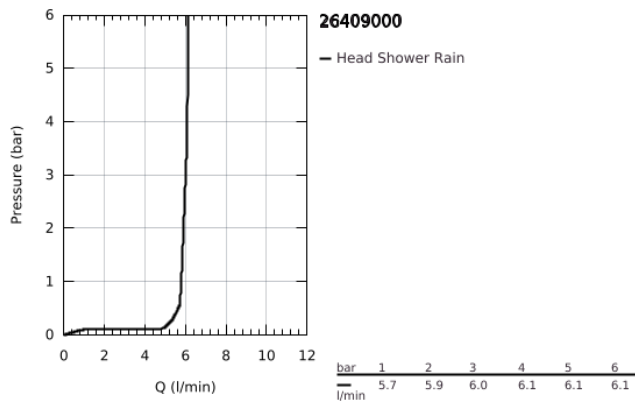

26 409 000 TEMPESTA 210 HEAD SHOWER 1 SPRAY

PRODUCT DESCRIPTION

- Colour: Chrome
- Rain spray pattern
- maximum flow rate (at 3 bar): 6 l/min
- Ø 210 mm
- Ball joint +/- 15° rotatable
- connection thread 1/2"
- GROHE EcoJoy - less water, perfect flow
- GROHE DreamSpray - perfect spray pattern
- GROHE LongLife finish
- GROHE SpeedClean - effortless limescale removal
- Inner WaterGuide for a longer life
- suitable for instantaneous heater

26 409 000 TEMPESTA 210 HEAD SHOWER 1 SPRAY

SPARE PARTS, July 2016 – now

1: Fibre seal dia. Ø 18,5 x Ø 12 x 2 (Spare part-nr. 0138900M)

2: Strainer (Spare part-nr. 48007000)