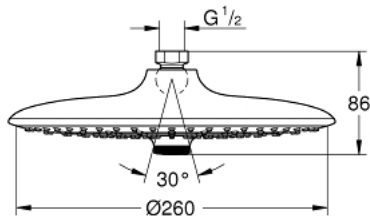

26 456 EN0 EUPHORIA 260 HEAD SHOWER 3 SPRAYS

PRODUCT DESCRIPTION

- Colour: brushed nickel
- spray patterns: Rain, SmartRain, Jet
- maximum flow rate (at 3 bar): 6 l/min
- Ø 260 mm
- Ball joint +/- 15° rotatable
- connection thread 1/2"
- GROHE EcoJoy - less water, perfect flow
- GROHE DreamSpray - perfect spray pattern
- GROHE LongLife finish
- GROHE SpeedClean - effortless limescale removal
- Inner WaterGuide for a longer life
- suitable for instantaneous heater
- min. recommended pressure 1.0 bar

26 456 EN0 EUPHORIA 260 HEAD SHOWER 3 SPRAYS

SPARE PARTS, October 2016 – now

1: Fibre seal dia. \varnothing 18,5 x \varnothing 12 x 2 (Spare part-nr. 0138900M)

2: Strainer (Spare part-nr. 48007000)