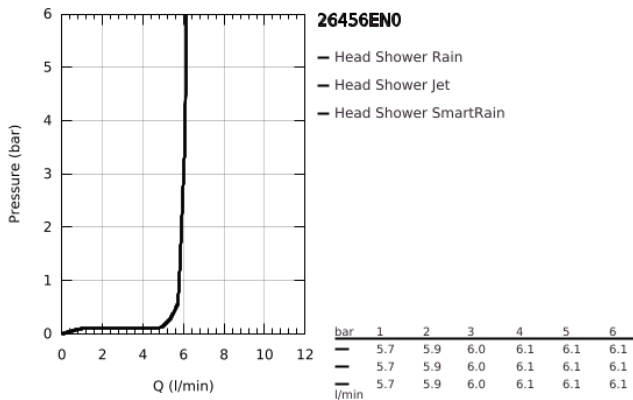

26 456 EN0 EUPHORIA 260 HEAD SHOWER 3 SPRAYS

PRODUCT DESCRIPTION

- Colour: brushed nickel
- spray patterns: Rain, SmartRain, Jet
- maximum flow rate (at 3 bar): 6 l/min
- Ø 260 mm
- Ball joint +/- 15° rotatable
- connection thread 1/2"
- GROHE EcoJoy - less water, perfect flow
- GROHE DreamSpray - perfect spray pattern
- GROHE LongLife finish
- GROHE SpeedClean - effortless limescale removal
- Inner WaterGuide for a longer life
- suitable for instantaneous heater
- min. recommended pressure 1.0 bar

26 456 EN0 EUPHORIA 260 HEAD SHOWER 3 SPRAYS

SPARE PARTS, October 2016 – now

1: Fibre seal dia. \varnothing 18,5 x \varnothing 12 x 2 (Spare part-nr. 0138900M)

2: Strainer (Spare part-nr. 48007000)