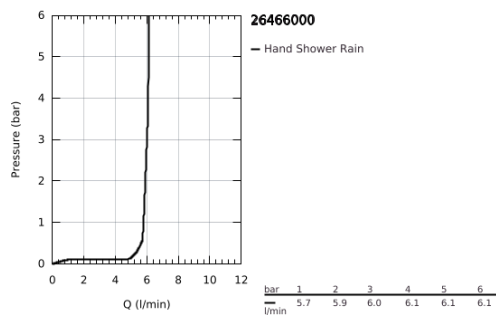

26 466 000 EUPHORIA COSMOPOLITAN STICK HAND SHOWER 1 SPRAY

PRODUCT DESCRIPTION

- spray pattern: Normal spray
- maximum flow rate (at 3 bar): 6 l/min
- GROHE EcoJoy - less water, perfect flow
- GROHE LongLife finish
- GROHE SpeedClean - effortless limescale removal
- Inner WaterGuide for a longer life
- universal mounting system, fitting all standard shower hoses
- suitable for instantaneous heater

26 466 000 **EUPHORIA COSMOPOLITAN STICK HAND SHOWER 1 SPRAY**

SPARE PARTS

1: Dirt strainer (Spare part-nr. 0700200M)