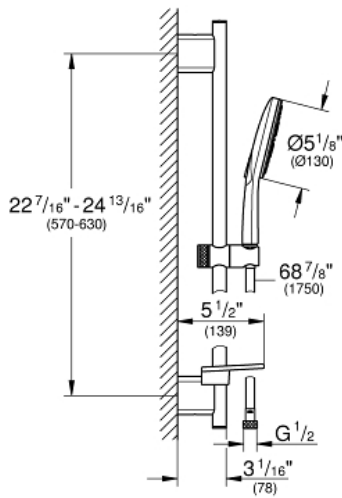

RAINSHOWER SMARTACTIVE  
130  
Shower Set  
MODEL # 26547000

Pure Freude  
an Wasser

GROHE

**Product Description:**  
RAINSHOWER SMARTACTIVE 130  
Shower Set

**Standard Specification:**

- Consisting of:
- Rainshower SmartActive 130 Hand Shower (26 545)
- 24" Shower Bar (26 602)
- Rotaflex metal shower hose 69" (1750mm)
- **GROHE EasyReach** tray
- **GROHE EcoJoy** 1.75 gpm (6.6 l/min) flow limiter
- **GROHE DreamSpray** perfect spray pattern
- **GROHE StarLight** chrome finish
- **GROHE QuickFix Plus** adjustable distance between brackets for adaption to existing drilling holes
- **GROHE TileFix** adjustable depth on upper and lower bracket
- **SpeedClean** anti-lime system
- Inner WaterGuide for a longer life
- Twistfree to prevent hose from twisting

**Applicable Codes & Standards:**

- Energy Policy Act of 1992
- ASME A112.18.1/CSA B125.1
- EPA WaterSense®
- CalGreen

**Color:**

- 26547000 StarLight Chrome