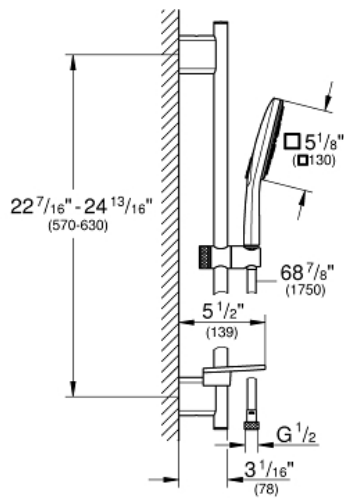

RAINSHOWER SMARTACTIVE
130 CUBE
Shower Set
MODEL # 26585000

Pure Freude
an Wasser

Product Description:
RAINSHOWER SMARTACTIVE 130 CUBE
Shower Set

Standard Specification:

- Consisting of:
- Rainshower SmartActive 130 Cube Hand Shower (26 552)
- 24" Shower Bar (26 602)
- Rotaflex metal shower hose 69" (1750mm)
- **GROHE EasyReach** tray
- **GROHE EcoJoy** 1.75 gpm (6.6 l/min) flow limiter
- **GROHE DreamSpray** perfect spray pattern
- **GROHE StarLight** chrome finish
- **GROHE QuickFix Plus** adjustable distance between brackets for adaption to existing drilling holes
- **GROHE TileFix** adjustable depth on upper and lower bracket
- **SpeedClean** anti-lime system
- Inner WaterGuide for a longer life
- Twistfree to prevent hose from twisting

Applicable Codes & Standards:

- Energy Policy Act of 1992
- ASME A112.18.1/CSA B125.1
- EPA WaterSense®
- CalGreen

Color:

- 26585000 StarLight Chrome