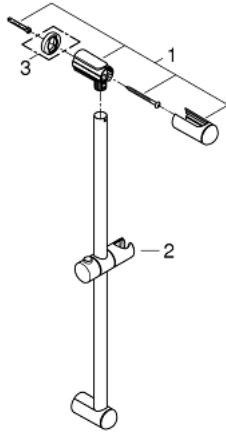

27 523 EN0 TEMPESTA SHOWER RAIL 600 MM

PRODUCT DESCRIPTION

- Colour: brushed nickel
- with wall brackets, glider and swivel holder
- GROHE LongLife finish

27 523 EN0 TEMPESTA SHOWER RAIL 600 MM

SPARE PARTS, december 2012 – now

1: Shower rail holder (Spare part-nr. 48098EN0)

2: Glide element (Spare part-nr. 48099EN0)

3: Compensation disc (Spare part-nr. 48051000)*

* Optional accessories