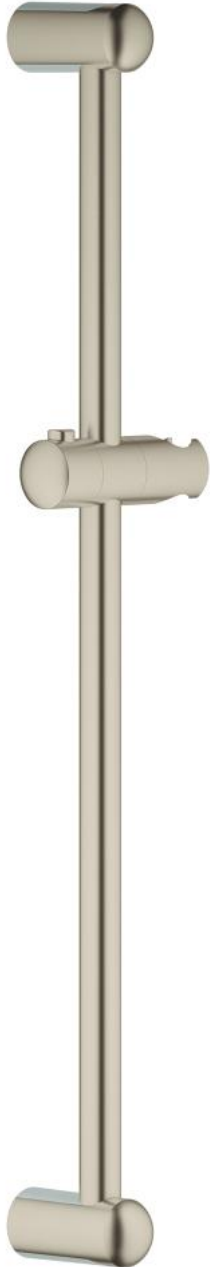

27 523 EN0 TEMPESTA SHOWER RAIL 600 MM

PRODUCT DESCRIPTION

- Colour: brushed nickel
- with wall brackets, glider and swivel holder
- GROHE LongLife finish

27 523 EN0 TEMPESTA SHOWER RAIL 600 MM

SPARE PARTS, december 2012 – now

1: Shower rail holder (Spare part-nr. 48098EN0)

2: Glide element (Spare part-nr. 48099EN0)

3: Compensation disc (Spare part-nr. 48051000)*

* Optional accessories