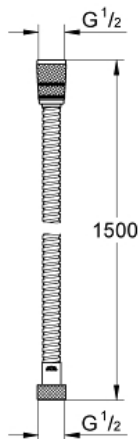

ROTAFLEX METAL LONGLIFE
Longlife Metal shower hose
Twistfree 1500

MODEL # 28417GN0

GROHE CANADA, INC. | 5900 Avebury Road, Mississauga, Ontario, Canada L5R 3M3
Phone: 905-271-2929 | Fax: 905-271-9494 | info@grohe.ca

Pure Freude
an Wasser

GROHE

Product Description:

ROTAFLEX METAL LONGLIFE

Longlife Metal shower hose Twistfree 1500

Standard Specification:

- 1500mm (59")
- Material: Metal
- Longlife
- Strengthened model
- Tensile strength 500 N
Pressure resistance: up to 16 bar
- Heat resistance 165°F/75°C
- AntiFold bend proof
- Universal connection G 13mm x 13mm (1/2" x 1/2")
- Rotation cone for Twist-free function
Cone with silicone tape to prevent the turning of the hand shower during the usage
- **GROHE StarLight** finish

Applicable Codes & Standards:

- ASME A112.18.1/CSA B125.1
- LOGO CEC

Color:

- 28417GN0 Brushed cool sunrise