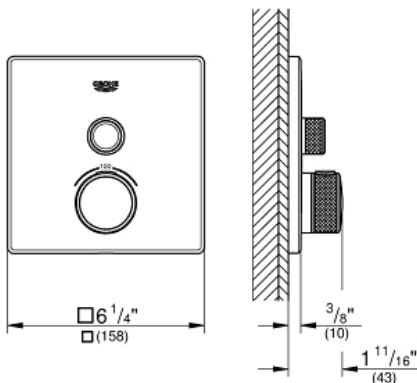

GROHTHERM SMARTCONTROL Single Function Thermostatic Trim with Control Module

MODEL # 29140000

Pure Freude
an Wasser

GROHE

Product Description:
GROHTHERM SMARTCONTROL
Single Function Thermostatic Trim with Control Module

Standard Specification:

- Final installation set for:
- Required rough-in-set sold separately (GROHE Rapido SmartBox 35 601 000)
- Metal wall escutcheon with **GROHE QuickFix** (covered escutcheon and shaft sealing, covered fixing), 6° angle adjustable
- 3/8" (10 mm) thin profile escutcheon
- **GROHE StarLight** chrome finish
- SmartControl push for ON-OFF, turn for volume adjustment from EcoJoy to Full Flow
- Includes various icons to customize push buttons
- **GROHE TurboStat** Compact cartridge with wax thermoelement
- **GROHE SafeStop** safety button at 100°F/38°C
- Built-in check valve with dirt strainer
- Maximum flow performance: 7.7gpm (29L/min) @ 43.5 psi (3 bar)
- Optional flow reducer for CALGreen compliance included