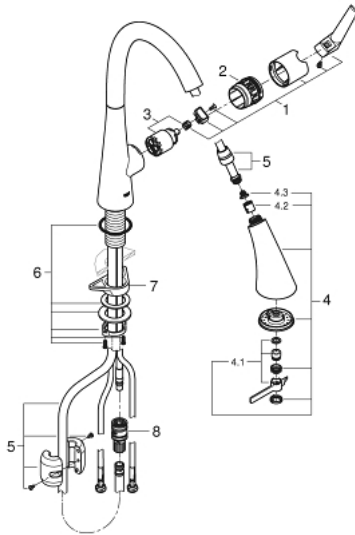

32 298 003 LADYLUX SINGLE-LEVER SINK MIXER 1/2"

PRODUCT DESCRIPTION

- Colour: chrome
- single hole installation
- GROHE LongLife finish
- GROHE SilkMove 35 mm ceramic cartridge
- Pull-Out spray for greater flexibility
- 3 spray types
- diverter: laminar spray/SpeedClean shower jet/GROHE Blade spray (reduced water consumption by up to 70 % and even stronger spray performance)
- stop function - pause button to stop the water flow
- automatic return to laminar spray
- adjustable flow rate limiter
- swivel tubular spout
- swivel area 360°
- protected against backflow
- flexible connection hoses
- metal fixation set
- Protected Water Ways no contact of water with lead or nickel inside the tap
- maximum flow rate (at 3 bar): 6 l/min

32 298 003 LADYLUX SINGLE-LEVER SINK MIXER 1/2"

SPARE PARTS, July 2017 – spareParts.validDate.now

- 1: Lever (Order-nr. 48476000)
- 2: Screw ring (Order-nr. 48517000)
- 3: Cartridge (Order-nr. 46374000)
- 4: Pull out spray (Order-nr. 48473000)
- 4.1: Flow straightener (Order-nr. 42622000)
- 4.2: Non-return valve (Order-nr. 08565000)
- 4.3: Dirt strainer (Order-nr. 0676800M)
- 5: Shower hose (Order-nr. 48472000)
- 6: Mounting set (Order-nr. 48477000)
- 7: Support plate (Order-nr. 05334000)
- 8: Snap coupling (Order-nr. 48220000)