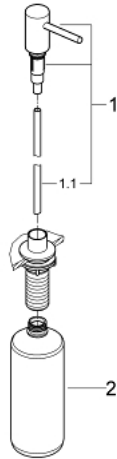

40 535 DC0 **COSMOPOLITAN SOAP DISPENSER**

PRODUCT DESCRIPTION

- Colour: Supersteel
- for liquid soaps
- storage bin 500 ml
- GROHE LongLife finish

40 535 DC0 COSMOPOLITAN SOAP DISPENSER

SPARE PARTS, November 2010 – now

1: Pump device (Spare part-nr. 48167DC0)

1.1: Pipe (Spare part-nr. 48168000)

2: Soap container (Spare part-nr. 48169000)