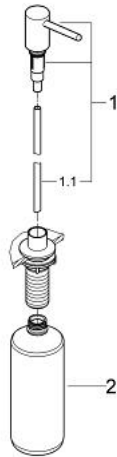

## 40 536 000 CONTEMPORARY SOAP DISPENSER

### PRODUCT DESCRIPTION

- Colour: chrome
- for liquid soap
- storage bin 500 ml
- GROHE LongLife finish

## 40 536 000 CONTEMPORARY SOAP DISPENSER

**SPARE PARTS**, November 2010 – now

1: SPAREPARTS SET (Spare part-nr. 48101000)

1.1: Pipe (Spare part-nr. 48168000)

2: Soap tank (Spare part-nr. 48169000)