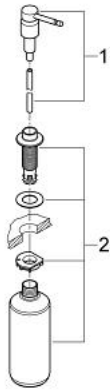

## 28 857 SD0 SOAP DISPENSER

### SPARE PARTS, January 1987 – now

1: Pump device (Spare part-nr. 45260SD0)

2: Soap dish (Spare part-nr. 45261SD0)