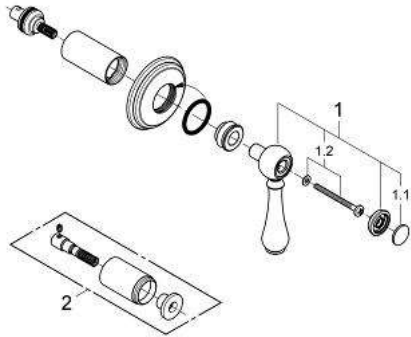

19 837 000 GENEVA VOLUME CONTROL TRIM

SPARE PARTS, January 2000 – now

1: Lever Handle (Spare part-nr. 45775000)

1.1: Marking piece (Spare part-nr. 45763L00)

1.2: Fixing set (Spare part-nr. 47602000)

2: Extension for volume control (Spare part-nr. 45565000)*