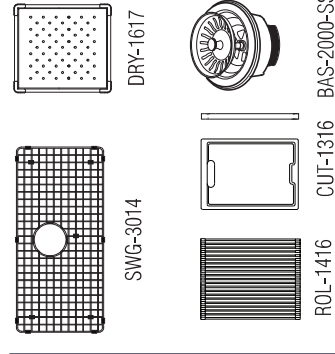

Rendezvous Collection 18 Gauge Collection

UNDERMOUNT

- T-304 Stainless Steel
- Handmade 18 gauge sink
- 10mm (R10) Radius Corners
- Scored Bottom
- Wooden Cutting Board
- Removable, Sliding Stainless Steel Drying Tray
- Total-Guard+ Insulation
- Dual Tiered Sliding Platform
- StoneShield Undercoating
- Sound Deadening Pads

REN-2618S

• *Supplied with stainless steel drying tray, wooden cutting board, multipurpose roll-up mat, wire bottom grid, and basket strainer*

Rendezvous Single Bowl

- 10mm radius design with interchangeable dual sliding platform system
- 9.5" overall depth, 9" interior depth
- Center drain
- StoneShield Undercoating over Sound Deadening Pads
- TotalGuard+ Insulation
- Fits 30" minimum cabinet

REN-3218S

• *Supplied with stainless steel drying tray, wooden cutting board, multipurpose roll-up mat, wire bottom grid, and basket strainer*

Rendezvous Large Single Bowl

- 10mm radius design with interchangeable dual sliding platform system
- 9.5" overall depth, 9" interior depth
- Center drain
- StoneShield Undercoating over Sound Deadening Pads
- TotalGuard+ Insulation
- Fits 36" minimum cabinet

REN-4518S

• *Supplied with stainless steel drying tray, wooden cutting board, multipurpose roll-up mat, wire bottom grid, and basket strainer*

Rendezvous Extra Large Single Bowl

- 10mm radius design with interchangeable dual sliding platform system
- 10.5" overall depth, 10" interior depth
- Offset drain
- StoneShield Undercoating over Sound Deadening Pads
- Fits 48" minimum cabinet