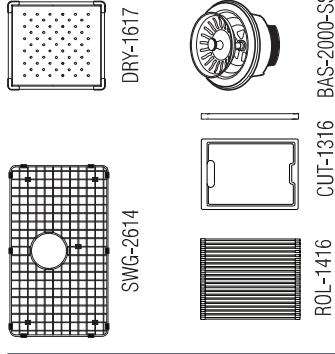

Rendezvous Collection 18 Gauge Collection

UNDERMOUNT

- T-304 Stainless Steel
- Handmade 18 gauge sink
- 10mm (R10) Radius Corners
- Scored Bottom
- Wooden Cutting Board
- Removable, Sliding Stainless Steel Drying Tray
- Total-Guard+ Insulation
- Dual Tiered Sliding Platform
- StoneShield Undercoating
- Sound Deadening Pads

REN-2618S

• *Supplied with stainless steel drying tray, wooden cutting board, multipurpose roll-up mat, wire bottom grid, and basket strainer*

Rendezvous Single Bowl

- 10mm radius design with interchangeable dual sliding platform system
- 9.5" overall depth, 9" interior depth
- Center drain
- StoneShield Undercoating over Sound Deadening Pads
- TotalGuard+ Insulation
- Fits 30" minimum cabinet

REN-3218S

• *Supplied with stainless steel drying tray, wooden cutting board, multipurpose roll-up mat, wire bottom grid, and basket strainer*

Rendezvous Large Single Bowl

- 10mm radius design with interchangeable dual sliding platform system
- 9.5" overall depth, 9" interior depth
- Center drain
- StoneShield Undercoating over Sound Deadening Pads
- TotalGuard+ Insulation
- Fits 36" minimum cabinet

REN-4518S

• *Supplied with stainless steel drying tray, wooden cutting board, multipurpose roll-up mat, wire bottom grid, and basket strainer*

Rendezvous Extra Large Single Bowl

- 10mm radius design with interchangeable dual sliding platform system
- 10.5" overall depth, 10" interior depth
- Offset drain
- StoneShield Undercoating over Sound Deadening Pads
- Fits 48" minimum cabinet