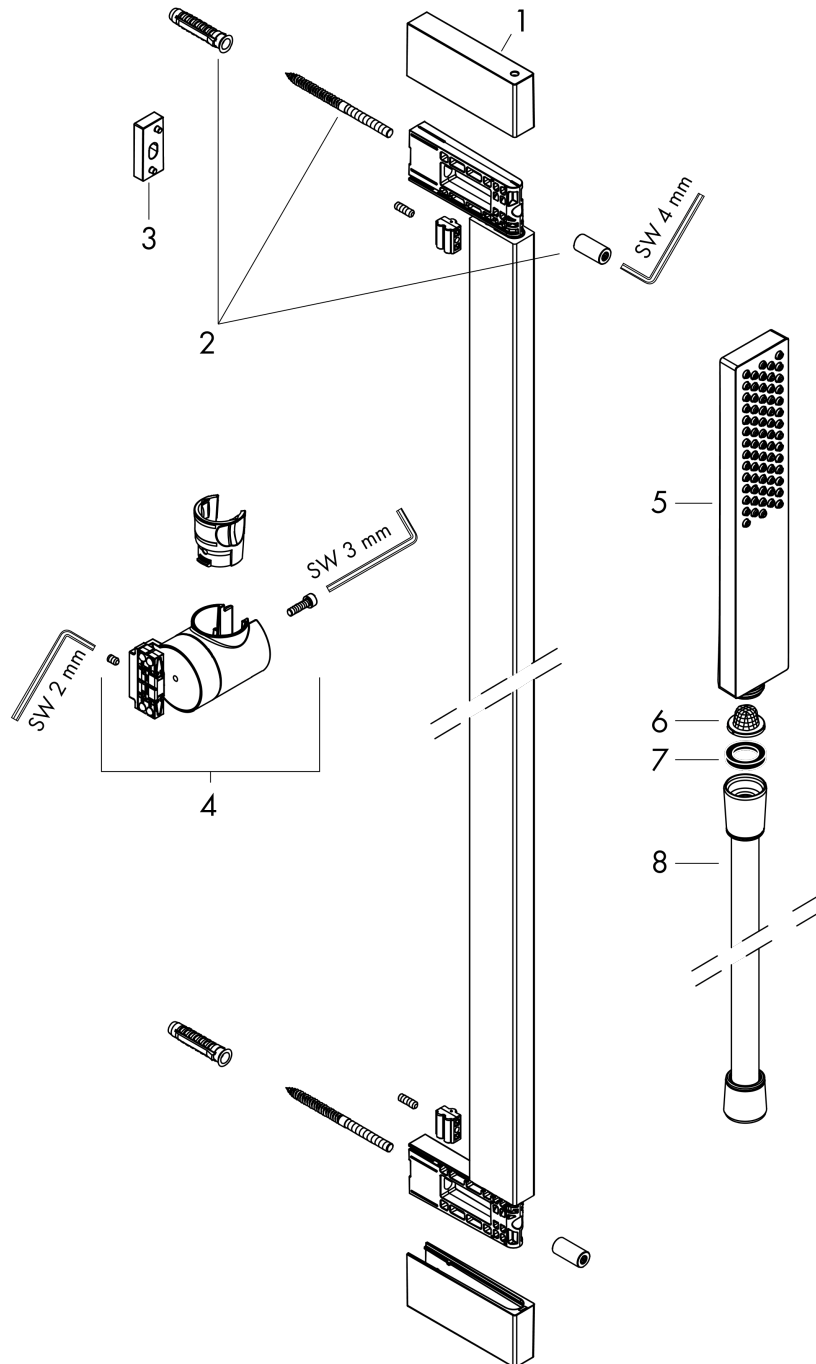

### Features

- Consists of: Baton handshower, Wallbar, Handshower hose, Slider
- Spray modes: PowderRain
- Flow: 1.75 GPM (6.6 L/Min)
- Wall mounted: Fastens with screws
- Wallbar type: swivelling shower bar
- Profile stand pipe: cubic
- Stand pipe: 26.1"
- Pivot connector prevents hose from tangling

## Product image

## Scale drawing

**Pulsify E**  
**Wallbar Set 100 1-Jet 24", 1.75 GPM**  
 Finish: **matte black** Part no. : **24371671**

Exploded drawing

Year of production: >04/23

**Pulsify E**  
**Wallbar Set 100 1-Jet 24", 1.75 GPM**  
 Finish: **matte black** Part no. : **24371671**

Spare parts list

Year of production: >04/23

Pos.	Description	Part no.	Price	PU
1	cover	94729670	-	1
2	mounting set	94726000	-	1
3	tile-matching-disk 7 mm	94728000	-	1
4	support, assy	94727670	-	1
5	handshower	24321671	-	1
6	filter	92672000	-	1
7	seal	98058000	-	1
8	shower hose Isiflex'B 1,60 m	28276670	-	1