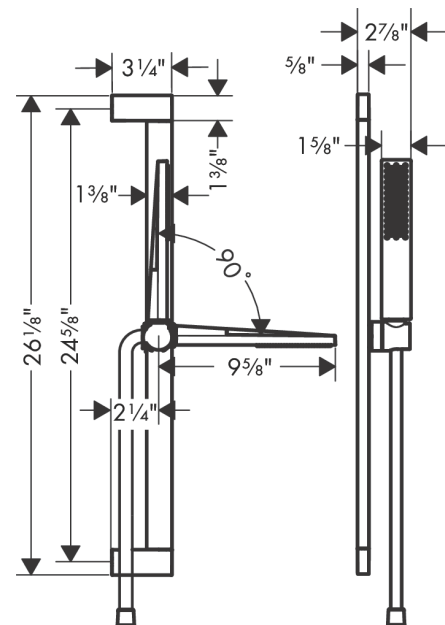

### Features

- Consists of: Baton handshower, Wallbar, Handshower hose, Slider
- Spray modes: PowderRain
- Flow: 1.75 GPM (6.6 L/Min)
- Wall mounted: Fastens with screws
- Wallbar type: swivelling shower bar
- Profile stand pipe: cubic
- Stand pipe: 26.1"
- Pivot connector prevents hose from tangling

### Technology

## Scale drawing

**Pulsify E**  
**Wallbar Set 100 1-Jet 24", 1.75 GPM**  
 Finish: **matte black** Part no. : **24371671**

Exploded drawing

Year of production: >04/23

**Pulsify E**  
**Wallbar Set 100 1-Jet 24", 1.75 GPM**  
 Finish: **matte black** Part no. : **24371671**

Spare parts list

Year of production: >04/23

Pos.	Description	Part no.	Price	PU
1	cover	94729670	-	1
2	mounting set	94726000	-	1
3	tile-matching-disk 7 mm	94728000	-	1
4	support, assy	94727670	-	1
5	handshower	24321671	-	1
6	filter	92672000	-	1
7	seal	98058000	-	1
8	shower hose Isiflex'B 1,60 m	28276670	-	1