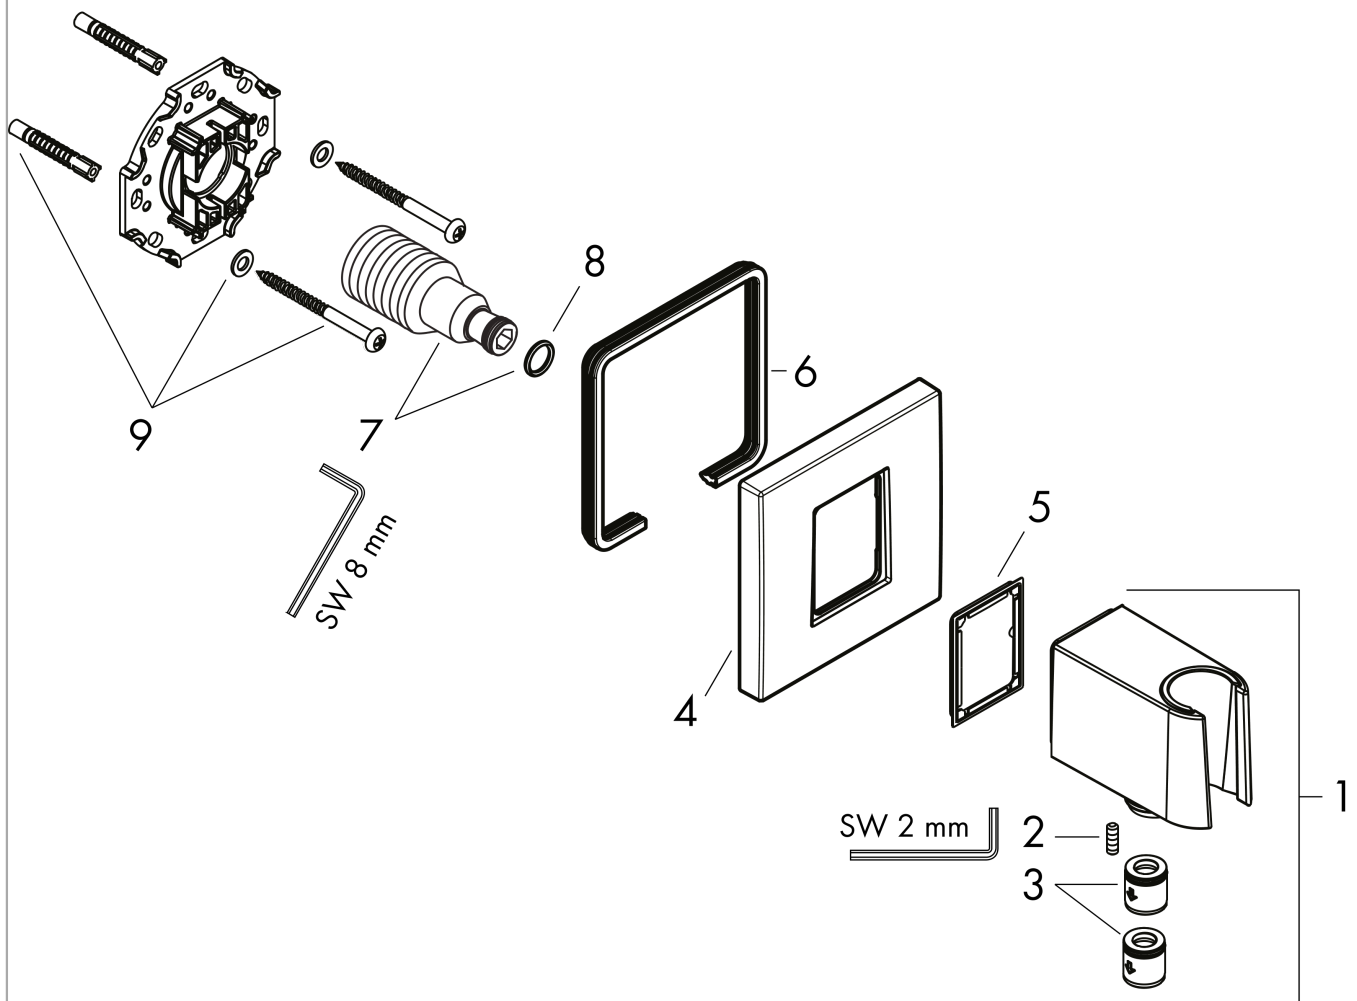

FixFit E
Wall Outlet with Handshower Holder
 Finish: **Brushed Bronze** Part no. : **26889141**

Description

Features

- Consists of: wall outlet, escutcheon
- Version: plastic housing with internal water supply made of plastic
- for all Hansgrohe handshowers
- for shower hoses with conical nut
- wall-mounted
- Connection type: 1/2" NPT, 3/4" NPT

Item details

List Price \$ 210.00

Compliance / Sustainability

Product image

Scale drawing

FixFit E
Wall Outlet with Handshower Holder
 Finish: **Brushed Bronze** Part no. : **26889141**

Exploded drawing

Year of production: >01/23

FixFit E

Wall Outlet with Handshower Holder

Finish: **Brushed Bronze** Part no. : **26889141**

Spare parts list

Year of production: >01/23

Pos.	Description	Part no.	Price	PU
1	shower holder, assy	94695140	-	1
2	hollow set screw M4x12	93841000	-	1
3	set of non return valves DW 15	94074000	-	1
4	escutcheon	94693140	-	1
5	seal	94694000	-	1
6	seal	97530000	-	1
7	connecting thread	98933001	-	1
8	O-ring 11x2	98127000	-	1
9	mounting set	96179000	-	1