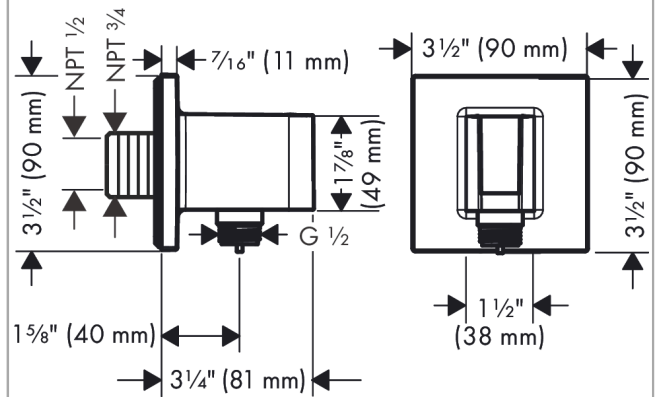

FixFit E
Wall Outlet with Handshower Holder
 Finish: **Brushed Bronze** Part no. : **26889141**

Description

Features

- Consists of: wall outlet, escutcheon
- Version: plastic housing with internal water supply made of plastic
- for all Hansgrohe handshowers
- for shower hoses with conical nut
- wall-mounted
- Connection type: 1/2" NPT, 3/4" NPT

Item details

List Price \$ 210.00

Compliance / Sustainability

Product image

Scale drawing

FixFit E
Wall Outlet with Handshower Holder
 Finish: **Brushed Bronze** Part no. : **26889141**

Exploded drawing

Year of production: >01/23

FixFit E

Wall Outlet with Handshower Holder

Finish: **Brushed Bronze** Part no. : **26889141**

Spare parts list

Year of production: >01/23

Pos.	Description	Part no.	Price	PU
1	shower holder, assy	94695140	-	1
2	hollow set screw M4x12	93841000	-	1
3	set of non return valves DW 15	94074000	-	1
4	escutcheon	94693140	-	1
5	seal	94694000	-	1
6	seal	97530000	-	1
7	connecting thread	98933001	-	1
8	O-ring 11x2	98127000	-	1
9	mounting set	96179000	-	1