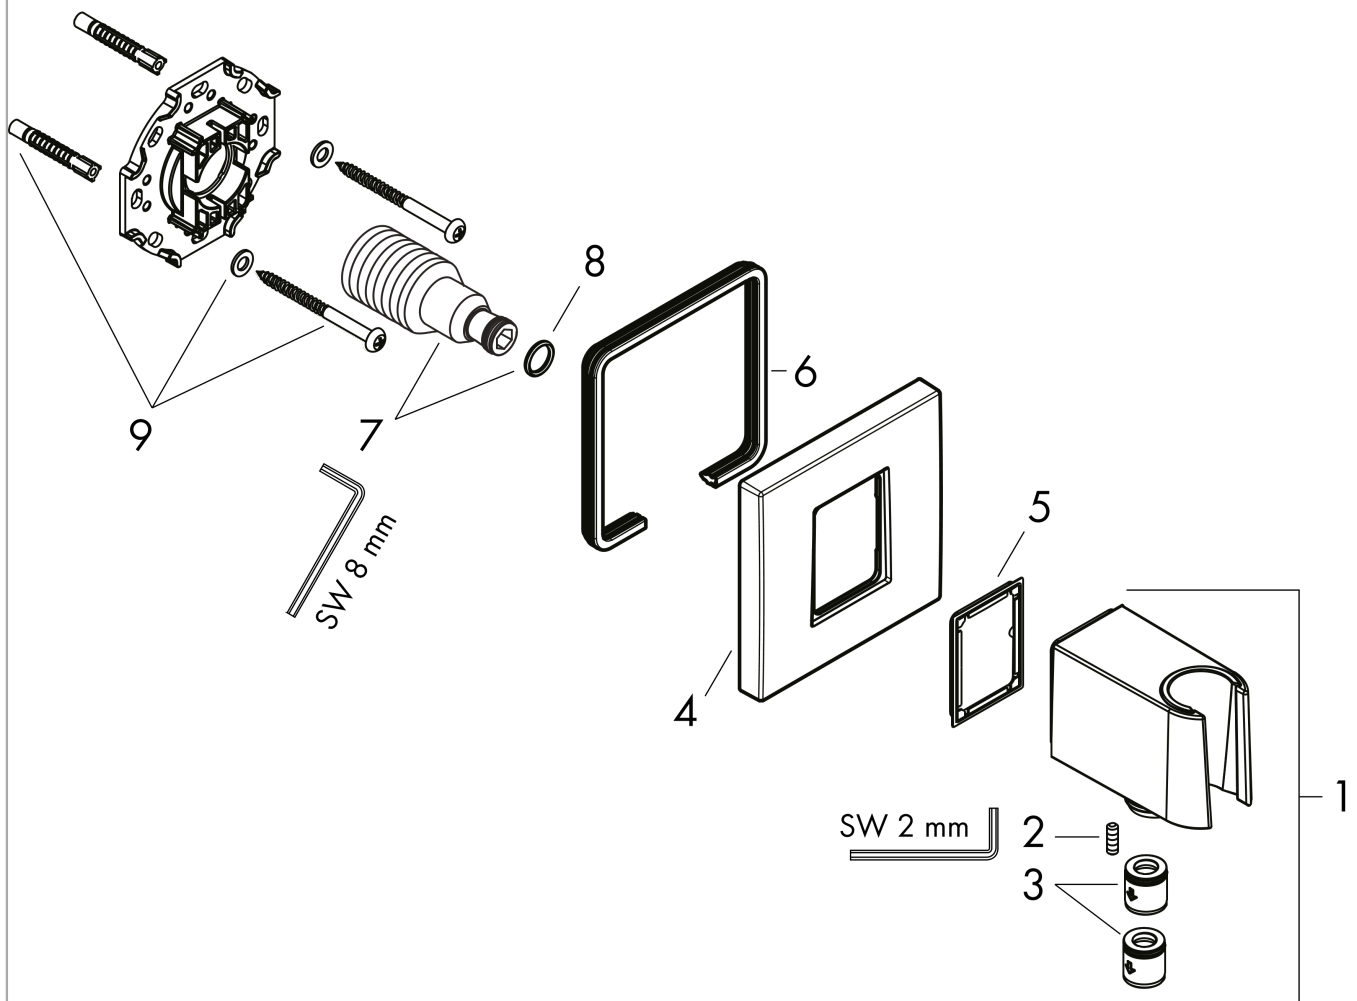

FixFit E

Wall Outlet with Handshower Holder

Finish: **brushed black chrome** Part no. : **26889341**

Description

Features

- Consists of: Wall Outlet, Escutcheon
- Version: plastic housing with internal water supply made of plastic
- For all Hansgrohe hand showers
- Wall-mounted
- Connection type: 1/2" NPT, 3/4" NPT

Item details

List Price \$ 202.00

Compliance / Sustainability

Product image

Scale drawing

FixFit E

Wall Outlet with Handshower Holder

Finish: **brushed black chrome** Part no. : **26889341**

Exploded drawing

Year of production: >01/23

FixFit E

Wall Outlet with Handshower Holder

Finish: **brushed black chrome** Part no. : **26889341**

Spare parts list

Year of production: >01/23

Pos.	Description	Part no.	Price	PU
1	shower holder, assy	94695340	-	1
2	null	93841000	-	1
3	set of non return valves DW 15	94074000	-	1
4	escutcheon	94693340	-	1
5	seal	94694000	-	1
6	seal	97530000	-	1
7	connecting thread	98933001	-	1
8	O-ring 11x2	98127000	-	1
9	mounting set	96179000	-	1