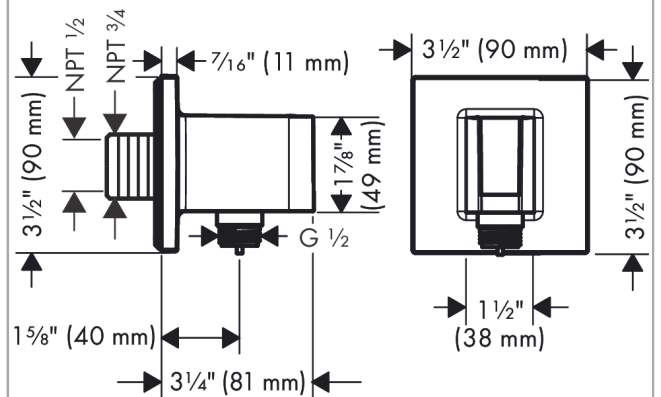

FixFit E

Wall Outlet with Handshower Holder

Finish: **brushed black chrome** Part no. : **26889341**

Description

Features

- Consists of: Wall Outlet, Escutcheon
- Version: plastic housing with internal water supply made of plastic
- For all Hansgrohe hand showers
- Wall-mounted
- Connection type: 1/2" NPT, 3/4" NPT

Item details

List Price \$ 202.00

Compliance / Sustainability

Product image

Scale drawing

FixFit E

Wall Outlet with Handshower Holder

Finish: **brushed black chrome** Part no. : **26889341**

Exploded drawing

Year of production: >01/23

FixFit E

Wall Outlet with Handshower Holder

Finish: **brushed black chrome** Part no. : **26889341**

Spare parts list

Year of production: >01/23

Pos.	Description	Part no.	Price	PU
1	shower holder, assy	94695340	-	1
2	null	93841000	-	1
3	set of non return valves DW 15	94074000	-	1
4	escutcheon	94693340	-	1
5	seal	94694000	-	1
6	seal	97530000	-	1
7	connecting thread	98933001	-	1
8	O-ring 11x2	98127000	-	1
9	mounting set	96179000	-	1