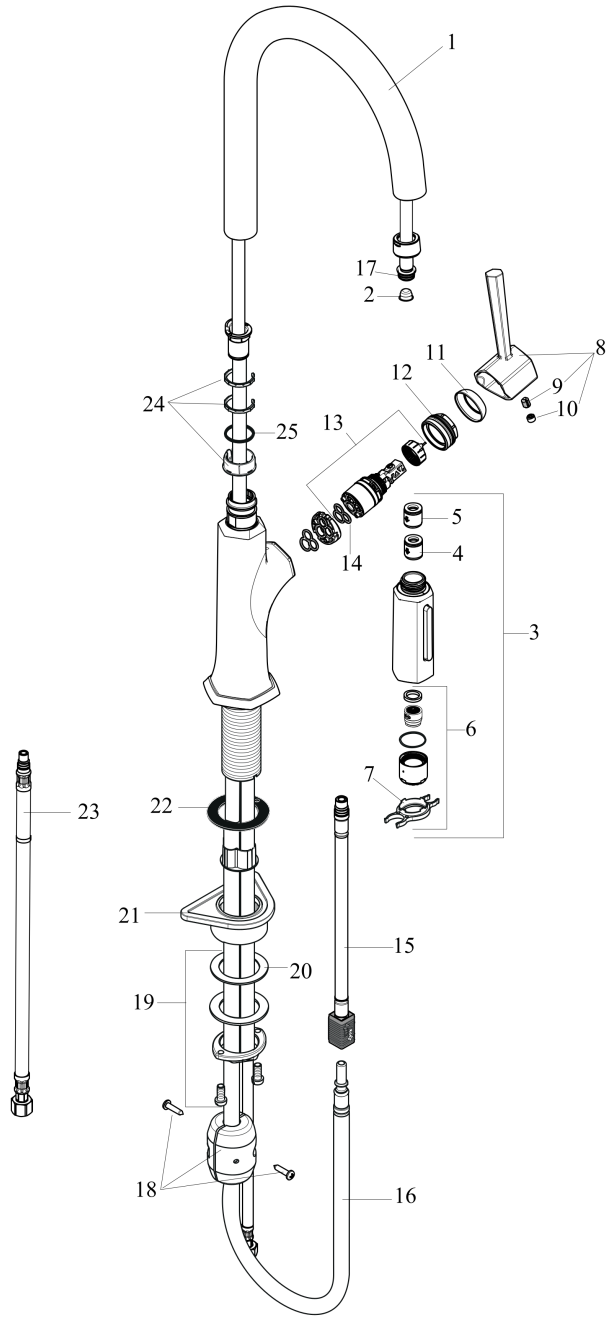

Locarno
HighArc Kitchen Faucet, 2-Spray Pull-Down, 1.75 GPM
 Finish: **Chrome** Part no. : **04852000**

Description

Features

- Swivel range 150°
- Aerated spray, shower spray
- Lockable shower spray, spray returns through pressing spray diverter and spray returns automatically through handle closing
- MagFit magnetic sprayhead docking
- Deck-mounted
- Max. flow rate: 1.75 GPM
- Ceramic cartridge
- Integrated backflow prevention
- Extension length up to 19 5/8" (50cm)
- Kitchen faucet, connection hoses, mounting set, assembly instruction

Item details

Technology

Compliance / Sustainability

Product image

Scale drawing

Locarno
HighArc Kitchen Faucet, 2-Spray Pull-Down, 1.75 GPM
 Finish: **Chrome** Part no. : **04852000**

Exploded drawing

Year of production: >02/21

Locarno

HighArc Kitchen Faucet, 2-Spray Pull-Down, 1.75 GPM

Finish: **Chrome** Part no. : **04852000**

Spare parts list

Year of production: >02/21

Pos.	Description	Part no.	Price	PU
1	spout cpl.	92972000	-	1
2	filter	97735000	-	1
3	handspray	93887001	-	1
4	set of non return valves DW 15	94074000	-	1
5	non return valve	93218000	-	1
6	spray former	93342000	-	1
7	service tool	95910000	-	1
8	handle	93885000	-	1
9	hollow set screw M6x8	97810000	-	1
10	screw cover	95704000	-	1
11	flange	98863000	-	1
12	nut	93886000	-	1
13	cartridge, assy	95973001	-	1
14	seal	98865000	-	1
15	hose	93744000	-	1
16	hose 1,50 m	88624000	-	1
17	O-ring 11x2	98127000	-	1
18	weight	98551000	-	1
19	fixing set (special)	93253000	-	1
20	lever collar	97548000	-	1
21	support	97523000	-	1
22	seal	92582000	-	1
23	connection hose 35½" M8x0,75 3/8"	96316001	-	1
24	set of lever collars	98365000	-	1
25	O-ring 21x2,5	98211000	-	1