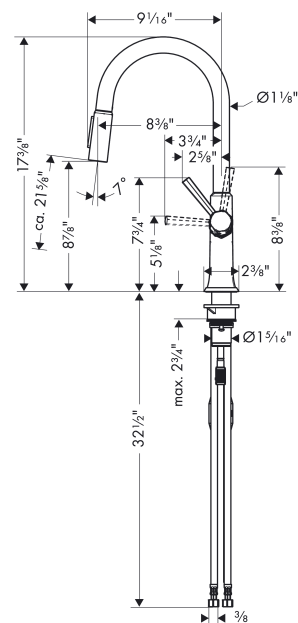

Locarno
HighArc Kitchen Faucet, 2-Spray Pull-Down, 1.75 GPM
 Finish: **Chrome** Part no. : **04852000**

Description

Features

- Swivel range 150°
- Aerated spray, shower spray
- Lockable shower spray, spray returns through pressing spray diverter and spray returns automatically through handle closing
- MagFit magnetic sprayhead docking
- Deck-mounted
- Max. flow rate: 1.75 GPM
- Ceramic cartridge
- Integrated backflow prevention
- Extension length up to 19 5/8" (50cm)
- Kitchen faucet, connection hoses, mounting set, assembly instruction

Item details

Technology

Compliance / Sustainability

Product image

Scale drawing

Locarno
HighArc Kitchen Faucet, 2-Spray Pull-Down, 1.75 GPM
 Finish: **Chrome** Part no. : **04852000**

Exploded drawing

Year of production: >02/21

Locarno

HighArc Kitchen Faucet, 2-Spray Pull-Down, 1.75 GPM

Finish: **Chrome** Part no. : **04852000**

Spare parts list

Year of production: >02/21

Pos.	Description	Part no.	Price	PU
1	spout cpl.	92972000	-	1
2	filter	97735000	-	1
3	handspray	93887001	-	1
4	set of non return valves DW 15	94074000	-	1
5	non return valve	93218000	-	1
6	spray former	93342000	-	1
7	service tool	95910000	-	1
8	handle	93885000	-	1
9	hollow set screw M6x8	97810000	-	1
10	screw cover	95704000	-	1
11	flange	98863000	-	1
12	nut	93886000	-	1
13	cartridge, assy	95973001	-	1
14	seal	98865000	-	1
15	hose	93744000	-	1
16	hose 1,50 m	88624000	-	1
17	O-ring 11x2	98127000	-	1
18	weight	98551000	-	1
19	fixing set (special)	93253000	-	1
20	lever collar	97548000	-	1
21	support	97523000	-	1
22	seal	92582000	-	1
23	connection hose 35½" M8x0,75 3/8"	96316001	-	1
24	set of lever collars	98365000	-	1
25	O-ring 21x2,5	98211000	-	1