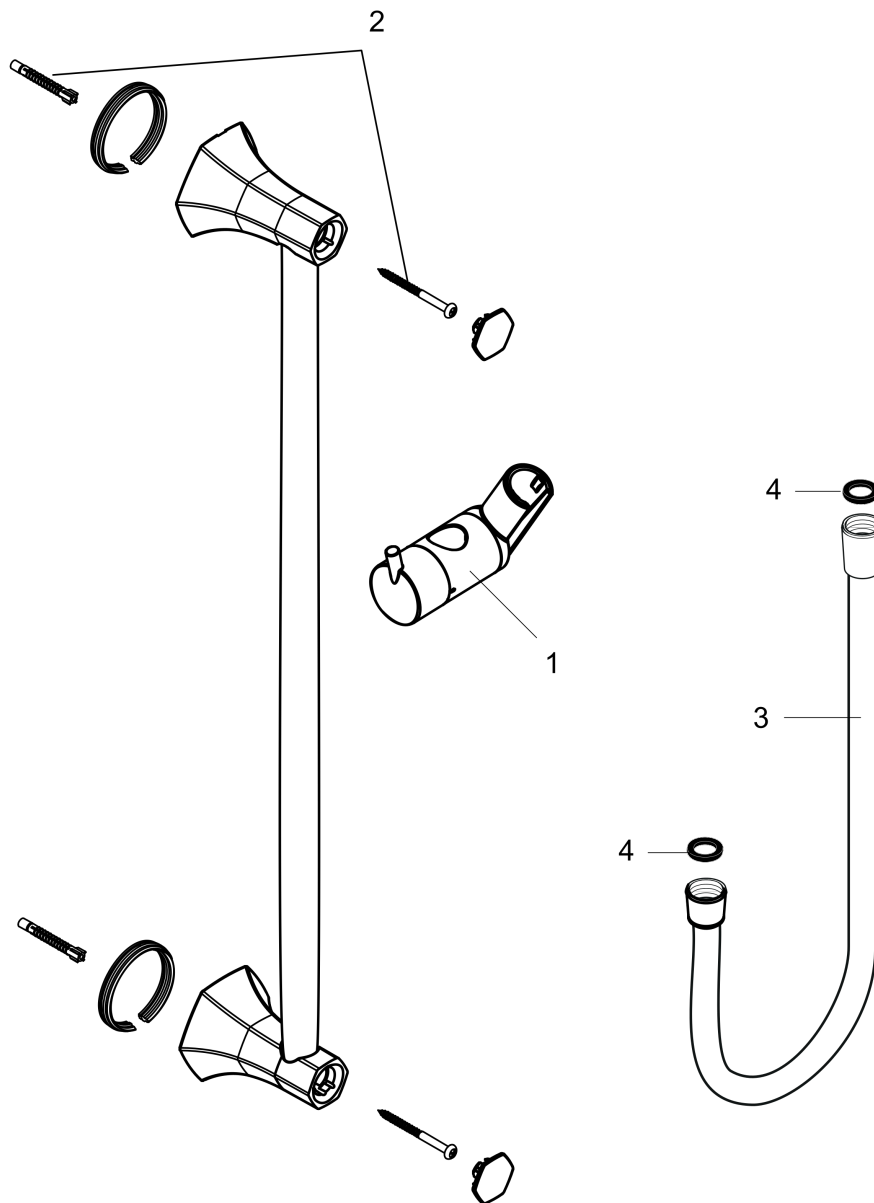

Locarno
 Wallbar, 24"
 Finish: **Matte Black** Part no. : **04829670**

Exploded drawing

Year of production: >04/21

Locarno
Wallbar, 24"
 Finish: **Matte Black** Part no. : **04829670**

Spare parts list

Year of production: >04/21

Pos.	Description	Part no.	Price	PU
1	support, assy	97651670	-	1
2	mounting set	96179000	-	1
3	shower hose 1,60 m	28276673	-	1
4	seal	98058000	-	1