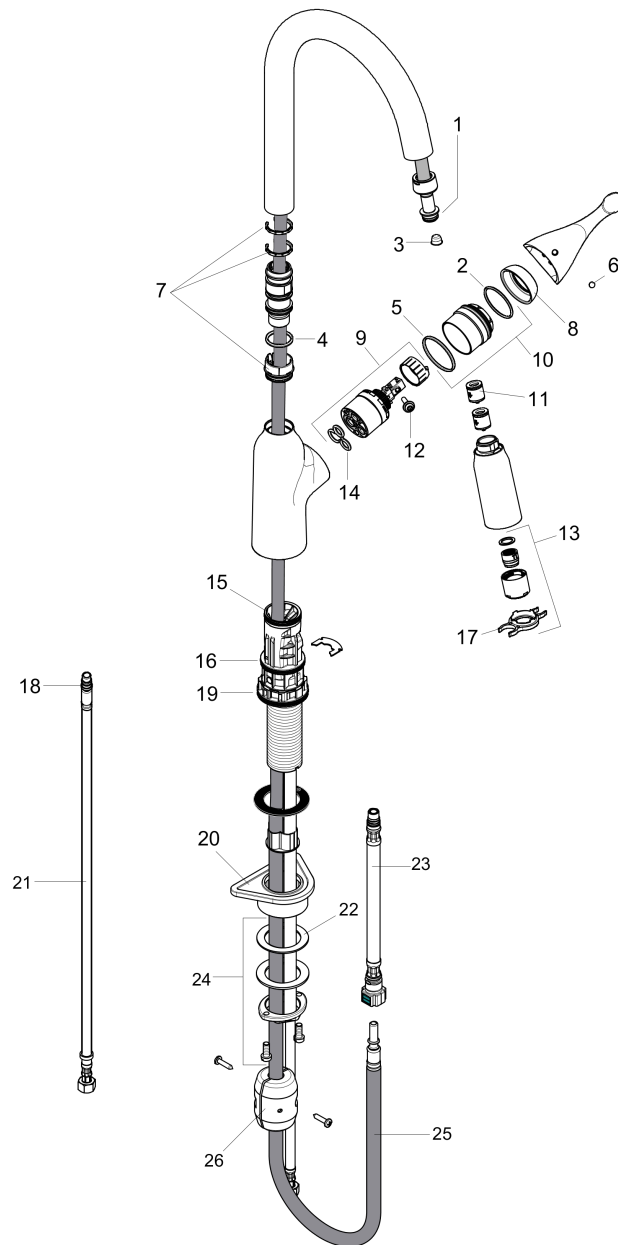

Allegro N
HighArc Kitchen Faucet, 2-Spray Pull-Down, 1.75 GPM
 Finishes : **chrome** Part no. : **71843001**

Exploded drawing

Year of production: >04/19

Allegro N
HighArc Kitchen Faucet, 2-Spray Pull-Down, 1.75 GPM
 Finishes : **chrome** Part no. : **71843001**

Spare parts list

Year of production: >04/19

Pos.	Description	Part no.	Price	PU
1	O-ring 11x2	98127000	-	1
2	O-Ring 32x2	98193000	-	1
3	filter	97735000	-	1
4	O-ring 21x2,5	98211000	-	1
5	O-ring 36x2	98156000	-	1
6	screw cover	96338000	-	1
7	set of lever collars	98365000	-	1
8	flange	97406000	-	1
9	cartridge, assy	92730000	-	1
10	nut	93346000	-	1
11	non return valve	93218000	-	1
12	locking screw for handle	95140000	-	1
13	spray former	93342000	-	1
14	seal	95008000	-	1
15	O-ring 30x1,5	98433000	-	1
16	O-ring 38x2	98396000	-	1
17	service tool	95910000	-	1
18	O-ring 6,6x1,6	93019000	-	1
19	O-ring 44x2,5	98162000	-	1
20	support	97523000	-	1
21	connection hose 35½" M8x0,75 3/8"	96316001	-	1
22	lever collar	97548000	-	1
23	connection hose 600 mm M10x1	95561000	-	1
24	fixing set (Ø 34)	93253000	-	1
25	hose 1,50 m	95507000	-	1
26	weight	92500000	-	1
a	handspray	93343001	-	1
b	handle	93496000	-	1