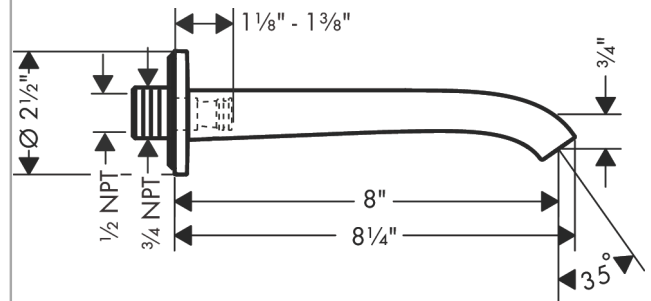

Vivenis

Tub Spout

Product Finish: **chrome** Part no. : **75410001**

Description

Features

- Includes: Tub spout, Escutcheon, Assembly instructions

Item details

Technology

Compliance

Product image

Scale drawing

Vivenis

Tub Spout

Product Finish: **chrome**

Part no. : **75410001**

Exploded drawing

Year of production: >11/21

Vivenis

Tub Spout

Product Finish: **chrome** Part no. : **75410001**

Spare parts list

Year of production: >11/21

Pos.	Description	Part no.	Price	PU
1	connecting thread	95658001	-	1
2	O-ring 13x2	98128000	-	1
3	escutcheon Ø 65 mm	92754000	-	1
4	seal	97530000	-	1
5	hollow set screw M5x6	97768000	-	1