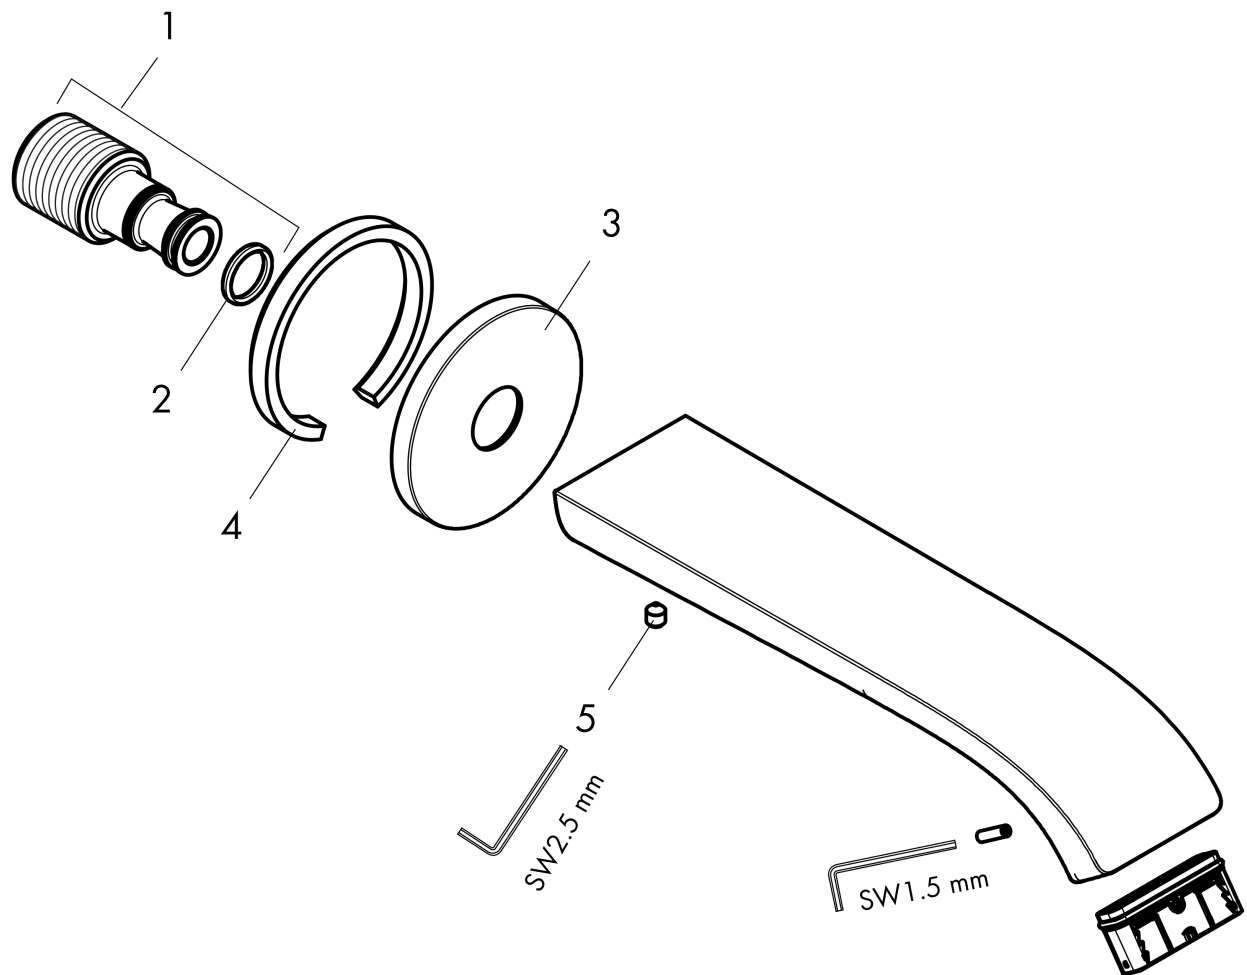

Vivenis

Tub Spout

Product Finish: **chrome** Part no. : **75410001**

Description

Features

- Includes: Tub spout, Escutcheon, Assembly instructions

Item details

Technology

Compliance

Product image

Scale drawing

Vivenis

Tub Spout

Product Finish: **chrome**

Part no. : **75410001**

Exploded drawing

Year of production: >11/21

Vivenis

Tub Spout

Product Finish: **chrome** Part no. : **75410001**

Spare parts list

Year of production: >11/21

Pos.	Description	Part no.	Price	PU
1	connecting thread	95658001	-	1
2	O-ring 13x2	98128000	-	1
3	escutcheon Ø 65 mm	92754000	-	1
4	seal	97530000	-	1
5	hollow set screw M5x6	97768000	-	1