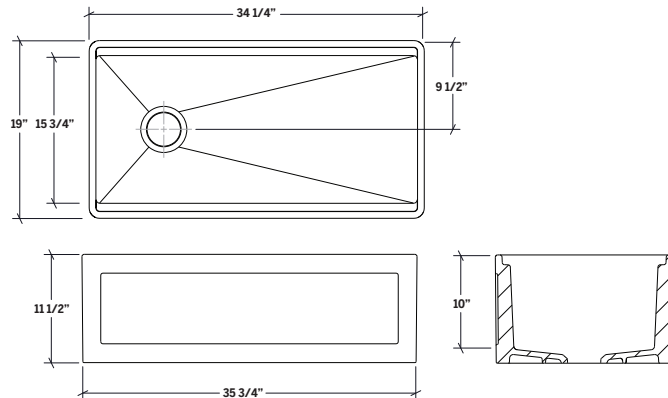

FIRA SINK

APRON FRONT UNDERMOUNT SINGLE BOWL KITCHEN SINK WITH LEDGE AND WALNUT BOARD

Specifications

Model Color

- Glossy White
- Matte Black*
- Taupe Grey, Matte*

Code

093619
093620
093621

Collection

FIRA

Bowl dimensions

34 1/4" × 15 3/4" × 10"

Overall dimensions

35 3/4" × 19" × 11 1/2"

Recommended cabinet

39"

Accessory material

Features

- Designed in Canada, handcrafted in Italy
- Integrated accessory ledge to sit full range of accessories
- Includes a solid walnut cutting board
- 3/4" thick walls for optimized work space
- Product dimensional variability $\pm 3/16"$, due to manufacturing process
- Made of fireclay and glazed on all sides
- Offset 3-1/2" drain
- Sloped bottom for maximized drainage
- Waste disposal unit compatible, recommended to confirm waste disposal or drain maximal thickness specifications
- No template provided, recommended to have the sink on hand for final sizing of cabinet and countertop
- Certifications : ASME A112.19.2/CSA B45.1