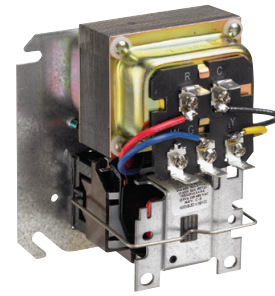

## FAN CENTERS

For fan centers (relay and transformer combination), R8285 and R8239 NEMA rated units offer low-voltage control of line-voltage fan motors and auxiliary circuits in heating, cooling or air-conditioning systems.

### Fan Center

Electrical Ratings (VA)	Electrical Ratings (Input Voltage)	Switching	Product Number	NEMA Rated	Dimensions (in.) H x W x D	Main Connections	Secondary Connections	Frequency
40 VA	120 Vac	DPDT	R8239B1043	Yes	4 1/2 x 4 3/16 x 3 3/32	L	L	A
40 VA	120 Vac	DPST	R8239D1007		4 1/2 x 4 3/16 x 3 3/32	L	L	A
40 VA	120 Vac	SPDT	R8239A1052		4 1/2 x 4 3/16 x 3 3/32	L	L	A
50 VA	120/208/240 Vac	DPDT	R8239B1076		4 1/2 x 4 3/16 x 3 3/32	L	L	A
40 VA	120 Vac	SPDT	R8285A1048	No	4 3/16 x 4 1/2 x 2 13/16	L	L	A
40 VA	120/208/240 Vac	DPDT	R8285B1053		4 3/16 x 4 1/2 x 2 13/16	L	L	A
50 VA	120 Vac	DPST	R8285D5001		4 3/16 x 4 1/2 x 2 13/16	L	L	A

Frequency: A – 60 Hz/50 Hz; B – 60 Hz  
 Approvals: UL, CSA  
 Temp Rating: -20° F to +105° F  
 Connectors: L – Leadwires  
 Mounting: Standard 4 x 4 in. junction box

SPST: Single Pole Single Throw  
 DPST: Double Pole Single Throw  
 DPDT: Double Pole Double Throw  
 SPDT: Single Pole Double Throw

## AUXILIARY SWITCHES

Resideo Auxiliary Switches work Resideo models of 3-pole contactors.