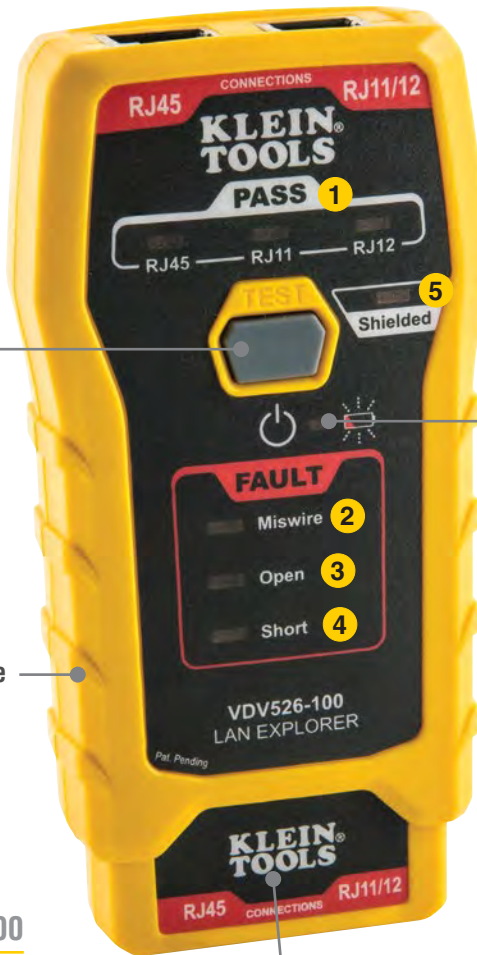

## LAN EXPLORER™ DATA CABLE TESTER

---

Simple tester with instant LED responses and easy-to-understand results

Tests **voice and data** cables!

## LAN EXPLORER™ DATA CABLE TESTER

Tests RJ11, RJ12 and RJ45 terminated voice and data cables for miswires, open faults, short faults and shielding with this simple, compact tester. Fast LED responses indicate cable status (Pass/Fail).

**Auto Power-Off** feature to conserve battery life

Single Button Testing

Low Battery Indicator

Compact size easily fits in your pocket

**Fast LED responses** Indicates cable status

- 1 Pass
- 2 Miswire
- 3 Open-Fault
- 4 Short-Fault
- 5 Shielded

Test remote stores securely in tester body

**VDV526-100**

Replacement remote available (VDV999-150)

Cat. No.	UPC	Description	Cable Types	Connector Type	Display
VDV526-100	69224-6	LAN Explorer™ Data Cable Tester	CAT3, CAT5e, CAT6/6A	RJ11, RJ12, RJ45	LED
VDV999-150	58325-4	Replacement Remote for LAN Explorer			—