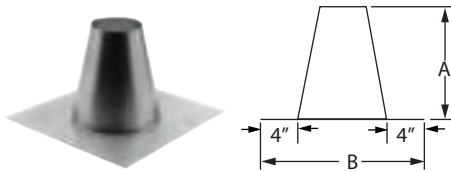

Steep Roof Flashing

Use to weather proof the penetration of vent pipe through the roof. Storm Collar required. Select roof flashing based on pitch of roof. For pitches of 7/12 - 12/12. Made of galvalume.

SIZE	ORDER #	STOCK #	A	B	C
3"	3GVFSR	810002530	3 3/4"	19 3/4"	14 3/4"
4"	4GVFSR	810002576	4 3/4"	19 3/4"	14 3/4"
5"	5GVFSR	810002625	5 3/4"	22"	16 13/16"
6"	6GVFSR	810002672	6 3/4"	22"	16 13/16"
7"	7GVFSR	810002709	7 3/4"	27 7/8"	18 3/16"
8"	8GVFSR	810002742	8 3/4"	27 7/8"	18 3/16"

Tall Cone Flat Flashing

Use to weather proof the penetration of vent pipe through the roof. Storm Collar required. Select roof flashing based on pitch of roof. Use on flat roofs, chase enclosures, or masonry chimney. Made of galvalume.

SIZE	ORDER #	STOCK #	A	B
3"	3GVFF	810002531	11 1/4"	16"
4"	4GVFF	810002577	11 1/4"	17"
5"	5GVFF	810002626	11 1/4"	18 1/4"
6"	6GVFF	810002673	10 7/8"	18 1/4"
7"	7GVFF	810002710	11 1/4"	21 1/2"
8"	8GVFF	810002743	11 1/4"	21 1/2"
10"	10GVFF	810002765	11 1/4"	25 1/2"
12"	12GVFF	810002781	12"	29 1/2"
14"	14GVFF	810002792	12"	32"
16"	16GVFF	810002803	12"	36"
18"	18GVFF	810002814	12"	36"
20"	20GVFF	810002825	12"	38"
22"	22GVFF	810002836	12"	40"
24"	24GVFF	810002847	12"	44 3/4"
26"	26GVFF	810002857	12"	44 3/4"
28"	28GVFF	810002867	12"	48"
30"	30GVFF	810002877	12"	48"