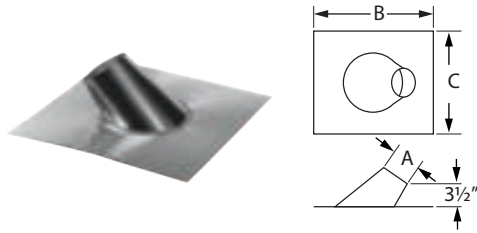

Steep Roof Flashing

Use to weather proof the penetration of vent pipe through the roof. Storm Collar required. Select roof flashing based on pitch of roof. For pitches of 7/12 - 12/12. Made of galvalume.

SIZE	ORDER #	STOCK #	A	B	C
3"	3GVFSR	810002530	3 3/4"	19 3/4"	14 3/4"
4"	4GVFSR	810002576	4 3/4"	19 3/4"	14 3/4"
5"	5GVFSR	810002625	5 3/4"	22"	16 13/16"
6"	6GVFSR	810002672	6 3/4"	22"	16 13/16"
7"	7GVFSR	810002709	7 3/4"	27 7/8"	18 3/16"
8"	8GVFSR	810002742	8 3/4"	27 7/8"	18 3/16"

Tall Cone Flat Flashing

Use to weather proof the penetration of vent pipe through the roof. Storm Collar required. Select roof flashing based on pitch of roof. Use on flat roofs, chase enclosures, or masonry chimney. Made of galvalume.