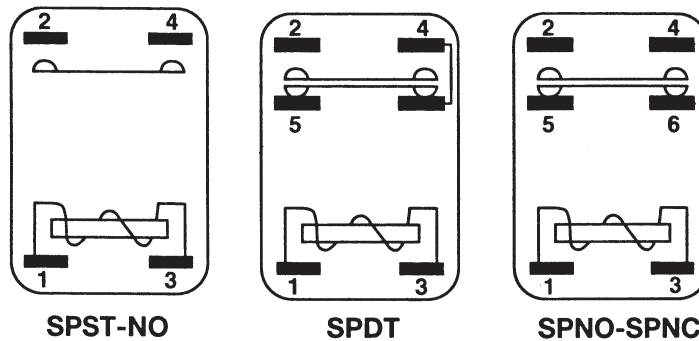

92362

Heavy Duty Fan Switching Relays

MARS2 Heavy Duty Fan Relays are used on heating and air conditioning equipment to provide switching of heavier loads with a compact size relay.

Features:

- 25 Amp switching
- Universal mounting bracket
- Quick-connect terminals
- UL and CUR

Model Identification

COIL VOLTAGE	MARS2 NO. SPST-NO.	MARS2 NO. NO. SPDT	MARS2 NO. SPNO-SPNC
24	92360	92370	92380
110/120	92362	92372	92382
208/240	92364	92374	92384

Contact Rating

VOLTAGE	FULL LOAD	LOCKED ROTOR	RESISTIVE
120	12	60	18
240	8	48	18
277	7	42	18

Terminal Identification

Cross Reference:

ESSEX/RBM	MARS2 NO.	ESSEX/RBM	MARS2 NO.
90-360Q	92360	90-374Q	92374
90-362Q	92362	90-380Q	92380
90-364Q	92364	90-382Q	92382
90-370Q	92370	90-384Q	92384
90-372Q	92372		