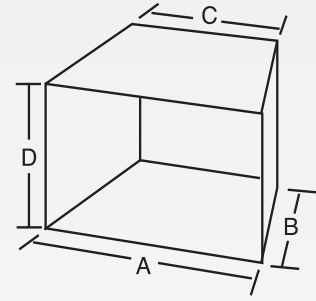

Ember remote receiver cover

Metal insulated remote receiver cover

Cinders

Decorative fiber ember kit

Decorative grate + Decorative andirons

Vent Free Gas Logs

| Model | Fuel Type | Front A | Minimum Hearth Area Depth B | Back C | Height D | BTU/H Manual Control | BTU/H Millivolt Control | Approx. Heating Area (sq. ft.) |
|---------------------------|-----------|---------|-----------------------------|---------|----------|----------------------|-------------------------|--------------------------------|
| VENT FREE GAS LOGS | | | | | | | | |
| VL18G/R | NG | 27" | 13 1/4" | 18" | 17" | 18,000-28,000 | 18,000-28,000 | 950 |
| VL18G/R | LP | 27" | 13 1/4" | 18" | 17" | 18,000-28,000 | 20,000-28,000 | 950 |
| VL24G/R | NG | 28 1/2" | 13 1/4" | 22 1/4" | 17" | 20,000-34,000 | 25,000-34,000 | 1,300 |
| VL24G/R | LP | 28 1/2" | 13 1/4" | 22 1/4" | 17" | 20,000-34,000 | 30,000-34,000 | 1,300 |
| VL30G/R | NG | 32 1/2" | 13 1/4" | 25 1/2" | 17" | 20,000-34,000 | 25,000-34,000 | 1,300 |
| VL30G/R | LP | 32 1/2" | 13 1/4" | 25 1/2" | 17" | 20,000-34,000 | 30,000-34,000 | 1,300 |
| EYF18-R | NG | 25" | 13" | 17 1/2" | 17" | 18,000-30,000 | 20,000-30,000 | 1,000 |
| EYF18-R | LP | 25" | 13" | 17 1/2" | 17" | 22,500-30,000 | 24,500-30,000 | 1,000 |
| EYF24-R | NG | 29" | 13" | 19 1/2" | 17" | 19,000-36,000 | 24,000-36,000 | 1,100 |
| EYF24-R | LP | 29" | 13" | 19 1/2" | 17" | 25,000-36,000 | 29,000-36,000 | 1,100 |
| EYF24-F | NG | 29" | 13" | 19 1/2" | 17" | 19,000-36,000 | 24,000-36,000 | 1,100 |
| EYF24-F | LP | 29" | 13" | 19 1/2" | 17" | 25,000-36,000 | 29,000-36,000 | 1,100 |
| BOCL18 | NG | 26" | 13" | 18" | 17" | - | 19,000-28,000 | 950 |
| BOCL18 | LP | 26" | 13" | 18" | 17" | - | 23,000-28,000 | 950 |
| BOCL24 | NG | 29" | 13" | 22 1/4" | 17" | - | 26,000-38,000 | 1,300 |
| BOCL24 | LP | 29" | 13" | 22 1/4" | 17" | - | 26,000-34,000 | 1,300 |
| BOCL30 | NG | 33" | 13" | 25 1/4" | 17" | - | 26,000-38,000 | 1,300 |
| BOCL30 | LP | 33" | 13" | 25 1/4" | 17" | - | 26,000-34,000 | 1,300 |
| SHCL18 | NG | 27" | 13 1/4" | 18" | 17" | - | 18,000-28,000 | 950 |
| SHCL18 | LP | 27" | 13 1/4" | 18" | 17" | - | 20,000-28,000 | 950 |
| SHCL24 | NG | 29 1/2" | 13 1/4" | 22 1/4" | 17" | - | 24,000-36,000 | 1,200 |
| SHCL24 | LP | 29 1/2" | 13 1/4" | 22 1/4" | 17" | - | 27,000-36,000 | 1,200 |
| SHCL30 | NG | 34 1/2" | 13 1/4" | 25 1/2" | 17" | - | 24,000-36,000 | 1,200 |
| SHCL30 | LP | 34 1/2" | 13 1/4" | 25 1/2" | 17" | - | 27,000-36,000 | 1,200 |
| HO18-R | NG | 26" | 13" | 18" | 17" | - | 19,000-28,000 | 950 |
| HO18-R | LP | 26" | 13" | 18" | 17" | - | 22,000-27,000 | 950 |
| HO24-R | NG | 29" | 13" | 22 1/4" | 17" | - | 25,000-37,000 | 1300 |
| HO24-R | LP | 29" | 13" | 22 1/4" | 17" | - | 28,000-37,000 | 1300 |
| HO30-R | NG | 33" | 13" | 25 1/4" | 17" | - | 25,000-37,000 | 1300 |
| HO30-R | LP | 33" | 13" | 25 1/4" | 17" | - | 28,000-36,000 | 1300 |
| HO18-F | NG | 26" | 13" | 18" | 17" | - | 19,000-28,000 | 950 |
| HO18-F | LP | 26" | 13" | 18" | 17" | - | 22,000-27,000 | 950 |
| HO24-F | NG | 29" | 13" | 22 1/4" | 17" | - | 25,000-37,000 | 1300 |
| HO24-F | LP | 29" | 13" | 22 1/4" | 17" | - | 28,000-37,000 | 1300 |
| HO30-F | NG | 33" | 13" | 25 1/4" | 17" | - | 25,000-37,000 | 1300 |
| HO30-F | LP | 33" | 13" | 25 1/4" | 17" | - | 28,000-36,000 | 1300 |
| NBST27 | NG | 32" | 21" | - | 21 1/2" | - | 26,000-39,000 | 1400 |
| NBST27 | LP | 32" | 21" | - | 21 1/2" | - | 30,000-39,000 | 1400 |
| MJ27NR | NG | 30" | 14" | 27" | 19" | - | 25,500-38,000 | 1300 |
| MJ27PR | LP | 30" | 14" | 27" | 19" | - | 29,500-37,000 | 1250 |