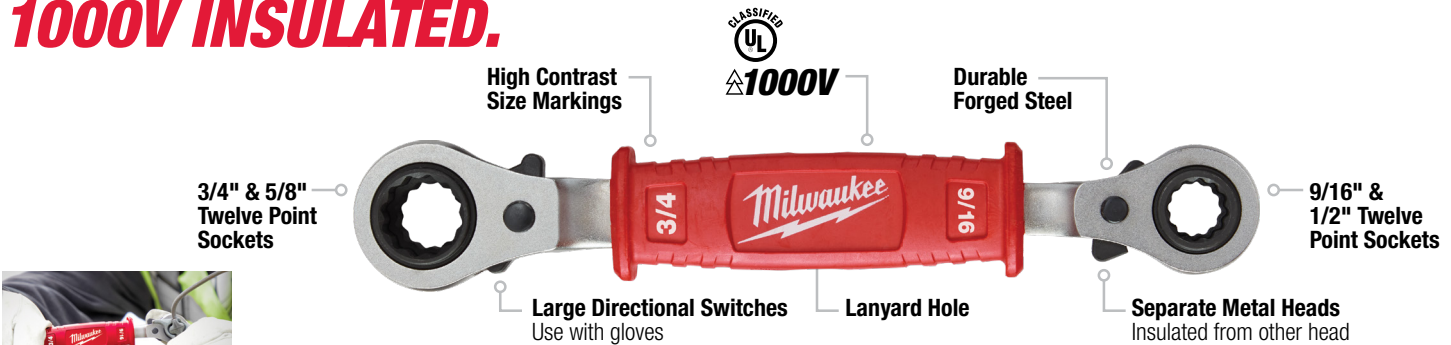

2IN1 LINEMAN'S INSULATED RATCHETING BOX WRENCH

**DURABLE, FORGED STEEL.
1000V INSULATED.**

9/16" and 3/4" Twelve Point Sockets

Model #	Description
48-22-9211	Lineman's 2in1 Insulated Ratcheting Box Wrench

4IN1 LINEMAN'S INSULATED RATCHETING BOX WRENCH

**DURABLE, FORGED STEEL.
1000V INSULATED.**

Ergonomic Handle

Model #	Description
48-22-9212	Lineman's 4in1 Insulated Ratcheting Box Wrench

POWER UTILITY WRENCH

**MOST DURABLE RATCHET.
BUILT IN HAMMER.**

Durable Forged Steel

Model #	Description
48-22-9213	Lineman's High-Leverage Ratcheting Wrench with Smooth Strike Face