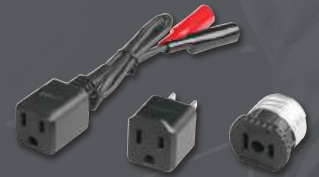

49-77-1006
Circuit Breaker
Finder Accessory Kit