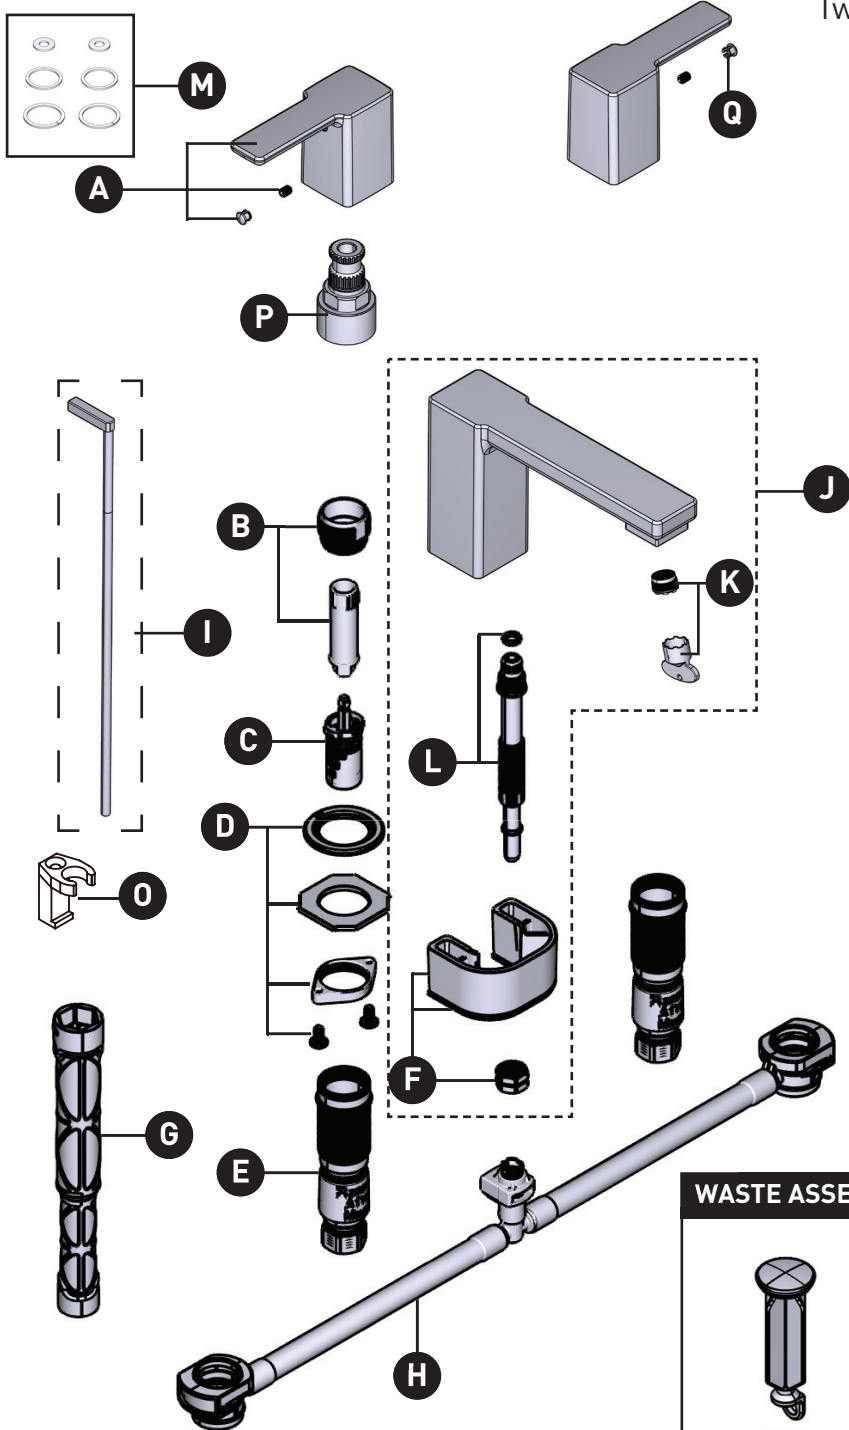

## ILLUSTRATED PARTS

### ORDER BY PART NUMBER

### Two-Handle Widespread Lavatory Faucet TVS6721 Series

ID	Kit Number	Finish
*A	147557	See below
B	174290 (hot & cold)	N/A
C	1234	N/A
D	215997	N/A
E	215996 (Hot)	N/A
	215995 (Cold)	N/A
F	93959	N/A
G	118305	N/A
H	215998	N/A
*I	147564	See below
*J	219053	See below
K	180158 (1.2gpm)	N/A
L	131170	N/A
M	129706	N/A
*N	10709	See below
O	104225	N/A
P	147559	N/A
*Q	147558	See below
*R	147562	See below
*S	147563	See below

#### WASTE ASSEMBLY