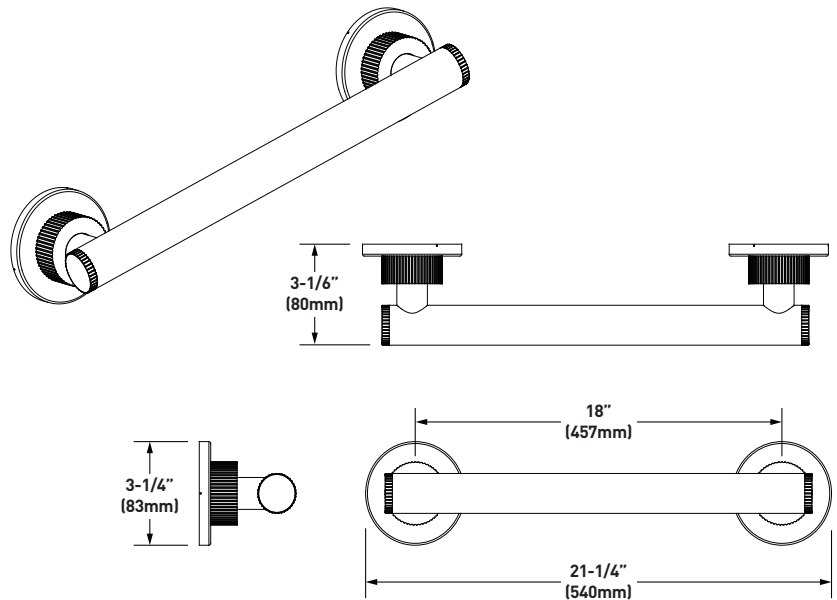

Cambium™ Technical Specification

18" Grab Bars

YG0618

Stock Numbers:

- **YG0618CH**
Chrome Finish
- **YG0618BN**
Brushed Nickel Finish
- **YG0618BL**
Matte Black Finish
- **YG0618NLBN**
Polished Nickel & Brushed Nickel Finish

Dimensions:

Materials:

Grab bar post and bar are of stainless steel.

Installation Instructions:

Please refer to product instructions for installation steps.

Cleaning Instructions:

To preserve the fine finish of this product, clean only with a soft damp cloth. Use a dry cloth to wipe down the product and remove any excess moisture. Do not use commercial or abrasive cleaners.