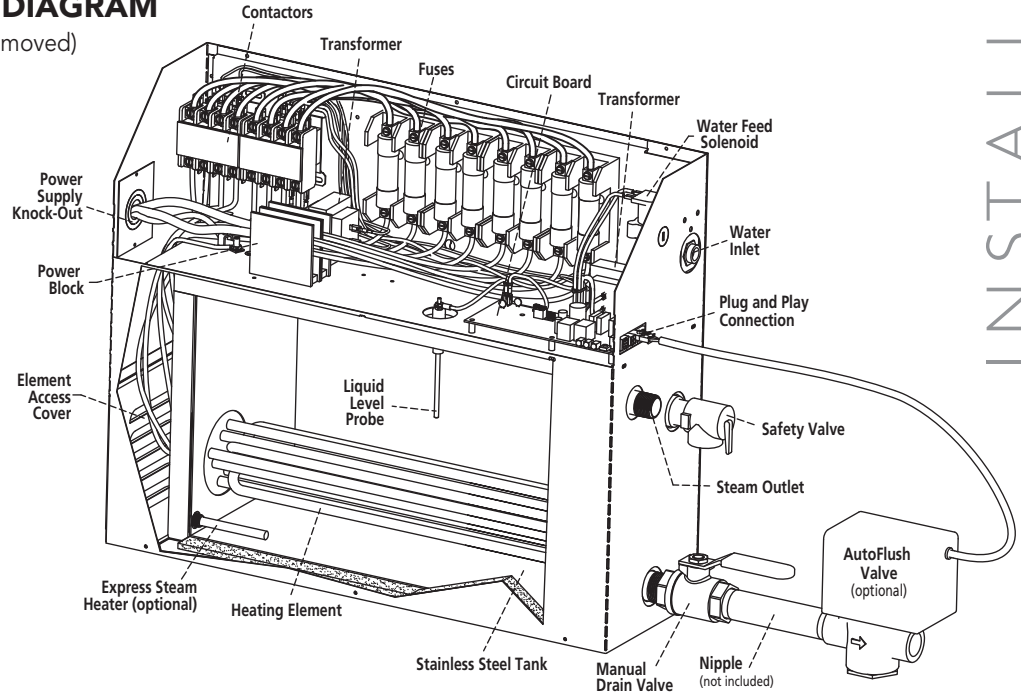

**REPLACEMENT PARTS LIST**

Part No.	Description	Generator
103036	Manual Drain Valve	All Models
99297	Safety Valve 15PSI	All Models
100479	Water Feed Solenoid Valve w/filter	All Models
100477-3	Transformer 24VAC	All Models
104724	Circuit Board	All Models
103904	Tandem Cable for 2 generators (12 ft.)	All Models
103917	Tandem Cable for up to 5 generators (30 ft.)	All Models
104678-60	60ft Control Cable	All Models
MSTS-30	Remote Temperature Probe (integral 30ft cable)	All Models
103660	Fuse block 2-pole	All Models
104415	Power Block 175A	All 1-Phase Models (except MX6R 208V)
104419	Power Block 270A	MX6R-Phase 208V
104015	Express Steam Thermostat	All Express Models

Part No.	Description	Generator
103453	Contactor 50A 4-pole	All 1-Phase Models
104423	Liquid Level Probe	All Models
99096MX	Heating Element Gasket	All Models
103938RD	Acrylic Shield for Round Steamhead	All Models
103938SQ	Acrylic Shield for Square Steamhead	All Models
99314	Power Fuse 60A 250V	All Models
29201BMS	Heating Element 20 KW 208V Single Phase	MX4R
29201CMS	Heating Element 20 KW 240V Single Phase	MX4R
29241BMS	Heating Element 24 KW 208V Single Phase	MX5R
29241CMS	Heating Element 24 KW 240V Single Phase	MX5R
29301BMS	Heating Element 30 KW 208V Single Phase	MX6R
29301CMS	Heating Element 30 KW 240V Single Phase	MX6R
104019	Heating Element for Express Steam	All Express Models