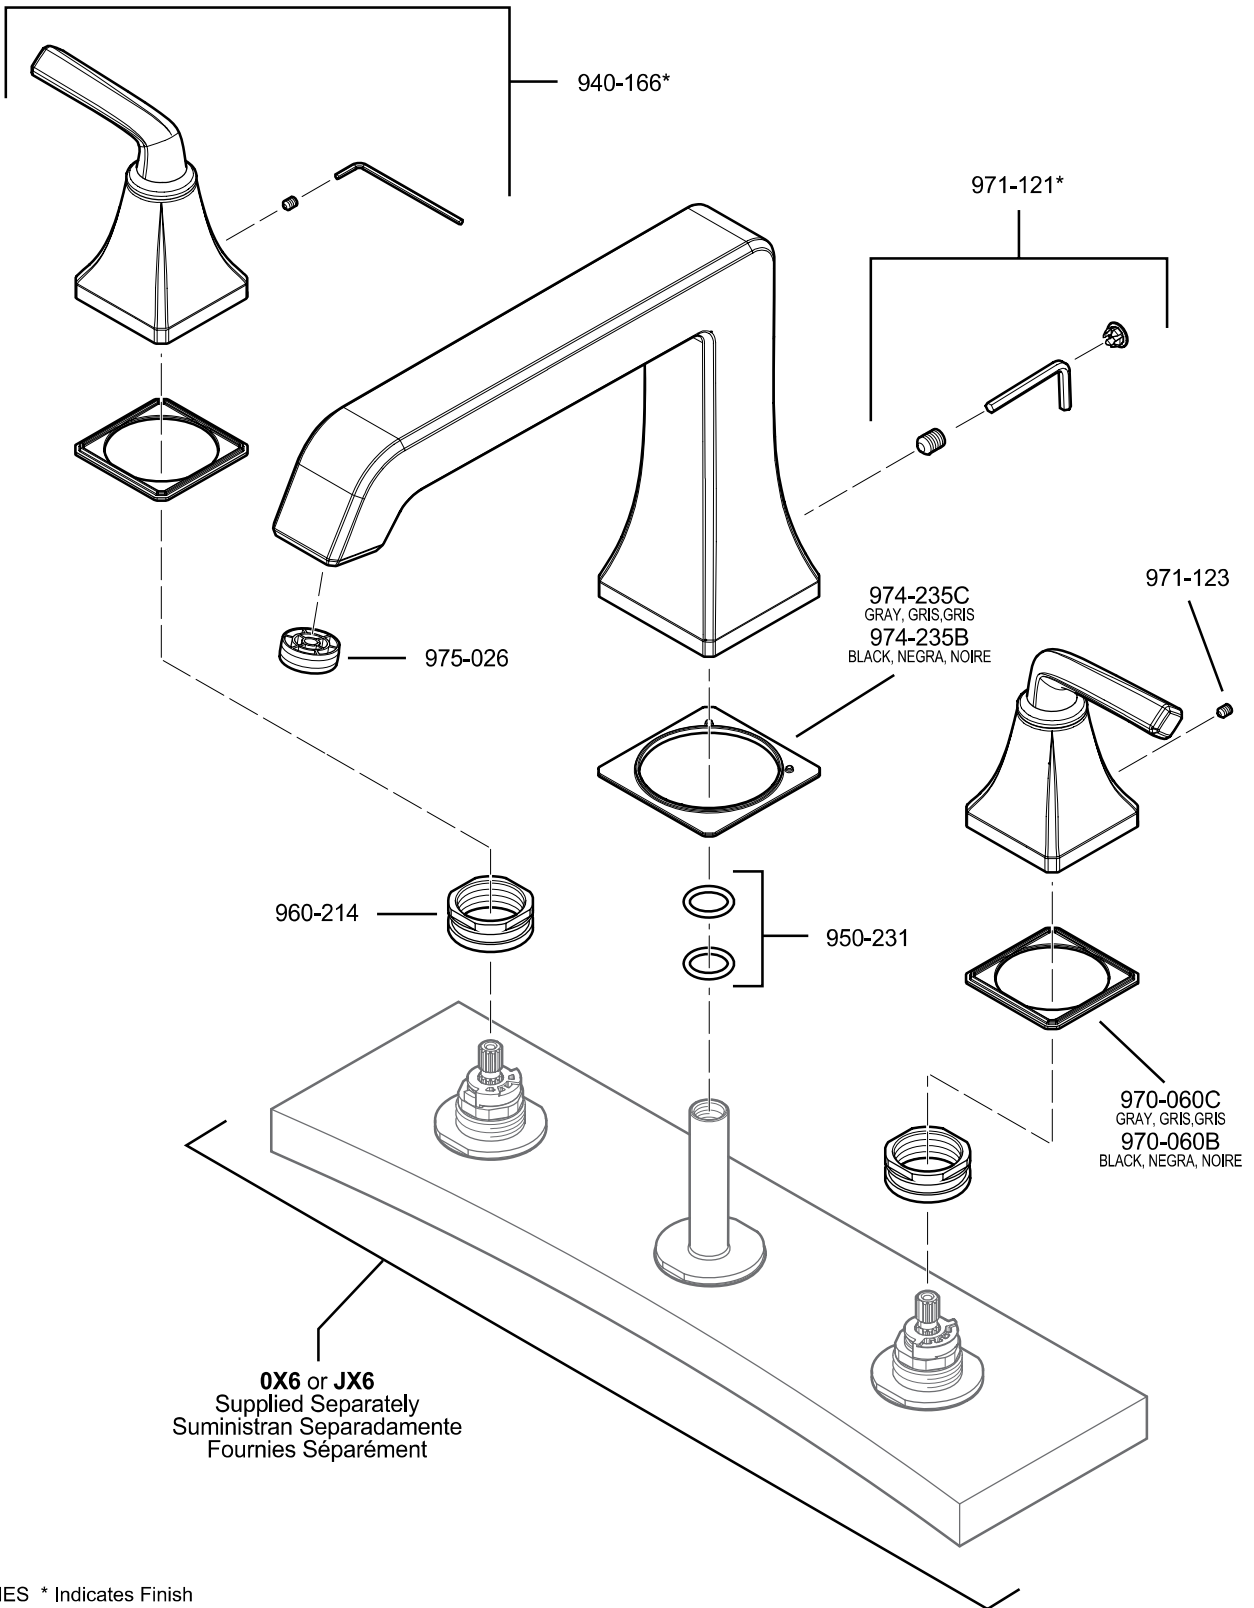

PARTS EXPLOSION

RT6 Series Park Avenue™ Roman Tub Trim

FINISHES * Indicates Finish

- | | | |
|-----------------------|-------------------------|----------------------|
| A Polished Chrome | K Satin Nickel | U Rustic Bronze |
| B Black | L Satin Stainless Steel | V PVD Polished Brass |
| C Light Gray | P Polished Brass | W White |
| D PVD Polished Nickel | Q Fired Copper | Y Tuscan Bronze |
| E Rustic Pewter | R Antique Copper | AB Aged Brass |
| G Velvet Aged Bronze | S Stainless Steel | MC Midnight Chrome |
| J PVD Brushed Nickel | T Biscuit | |

All finishes not available on all parts

1-800-PFAUCET pfisterfaucets.com
19701 DaVinci, Lake Forest, CA 92610

01/31/11

Pfister™