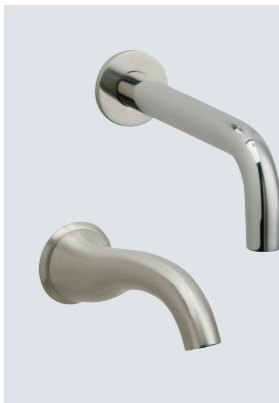

Phylrich luxuriously blends extraordinary design and feature rich engineering.

Shower heads:

- *Complement your bath décor with coordinating Phylrich shower heads, beautifully matched by collection.*
- *Low maintenance design features self-cleaning, rubber nozzles.*

Volume Control
Provides separate on/off controls for each outlet in your shower system.

Body Spray
For the complete shower experience. Spray adjusts vertically and horizontally with adjustable water flow.

Ceiling and Wall Mount Rain Shower Head
A soothing rain forest effect complete with shower arm and flange.

Adjustable Shower Head
Complete unit includes adjustable stream.

Hand Shower with Slide Bar
Endless flexibility for that truly satisfying shower. Set includes 24" or 27" bar, adjustable hand shower with hose.

Tub Spout
Optional tub spouts for bath.

Multifunction Shower Head
Four luxurious water flow options to choose from including rain, massage, aerated and blade.