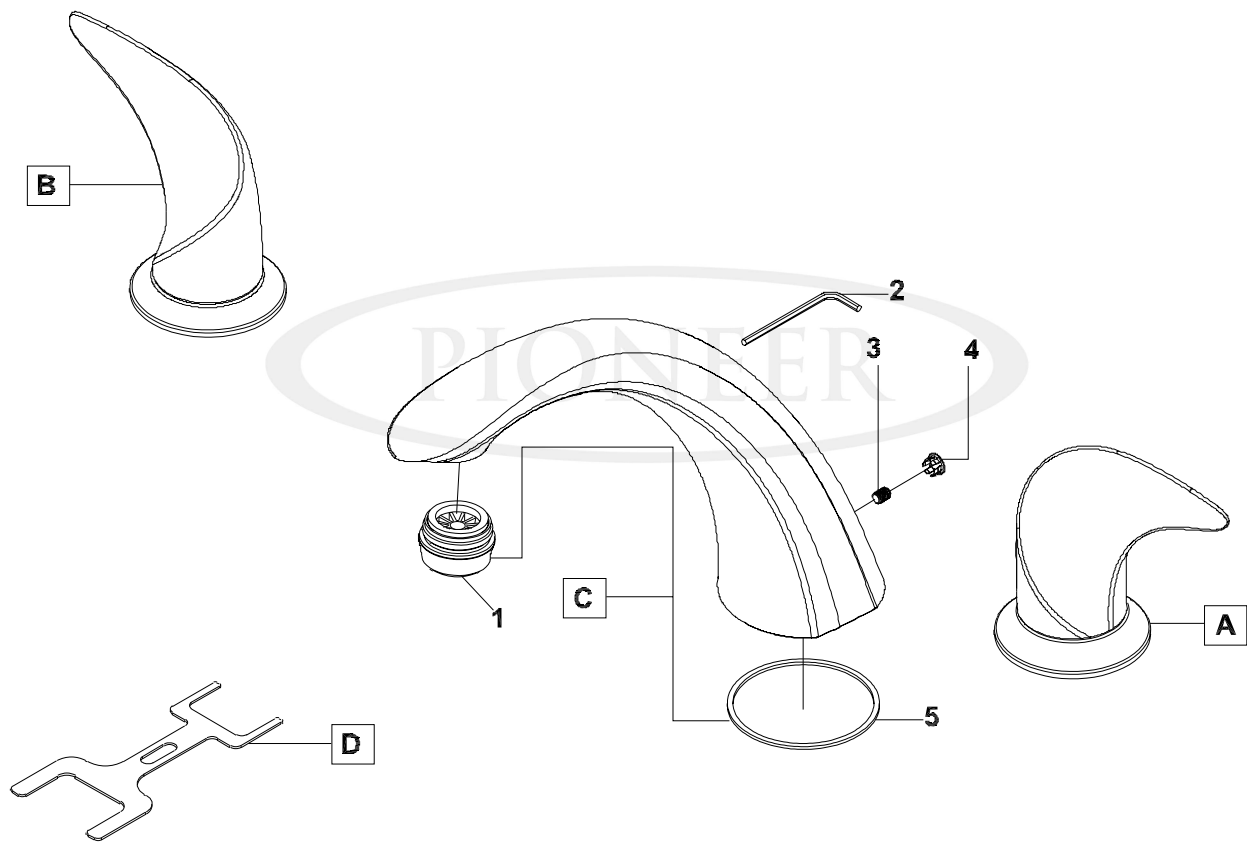

	ITEM#	DESCRIPTION
A	X-1400021C*	Cabrillo Roman Tub Handle-Cold
B	X-1400021H*	Cabrillo Roman Tub Handle-Hot
C	X-2400009*	Cabrillo Spout
D	X-4900078	Mounting Tool
1	X-4400041*	Flow Streamer
2	X-4900024	3/32" Allen Wrench
3	X-4900002	3/32" Allen Screw
4	X-4900060*	Hole Cover
5	X-4400049	Gasket

* Note- Please specify finish/color code while ordering.

Product Diagram