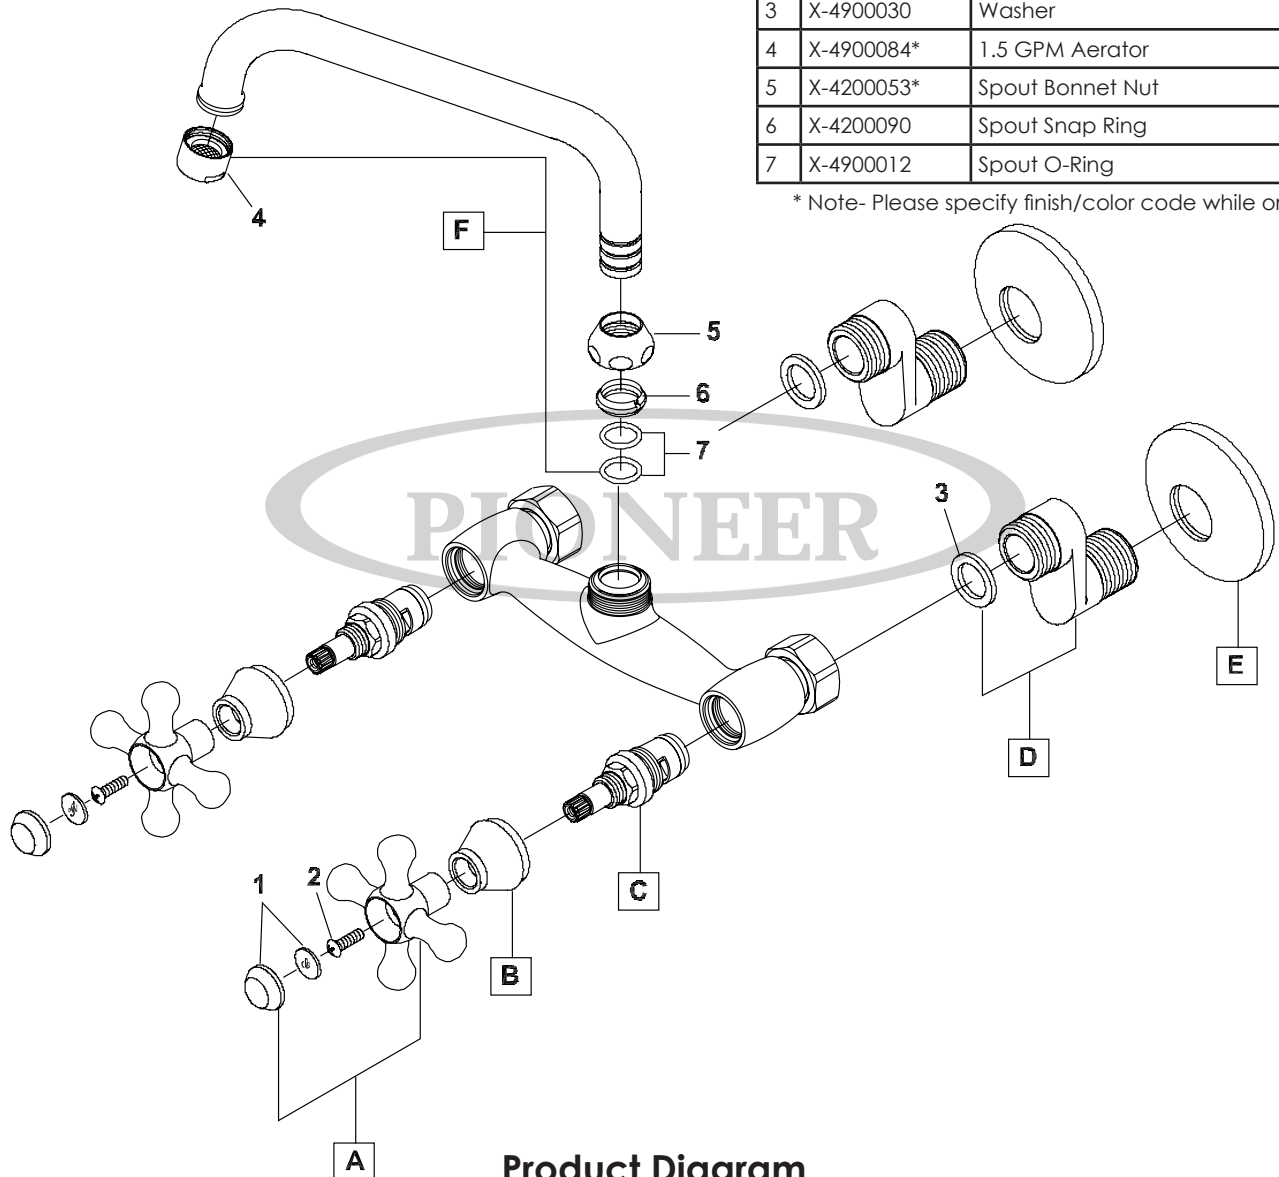

	ITEM#	DESCRIPTION
A	X-120005C,H*	Premium Cross Handle - Cold, Hot
B	X-4200054*	Handle Bonnet Nut
C	X-3200003	Premium Ceramic Stem
D	X-4200056*	Eccentric Elbow
E	X-4200057*	Flange
F	X-2200009*	Premium Tubular Spout
1	X-4200055C,H*	Index Button - Cold, Hot
2	X-4900029	Screw
3	X-4900030	Washer
4	X-4900084*	1.5 GPM Aerator
5	X-4200053*	Spout Bonnet Nut
6	X-4200090	Spout Snap Ring
7	X-4900012	Spout O-Ring

* Note- Please specify finish/color code while ordering.

Product Diagram

ENGINEERING EXCELLENCE

Pioneer: 1-800-338-9468
 Commerce, CA 90040
 www.pioneerind.com
 Pioneer Industries, Inc. © 2016