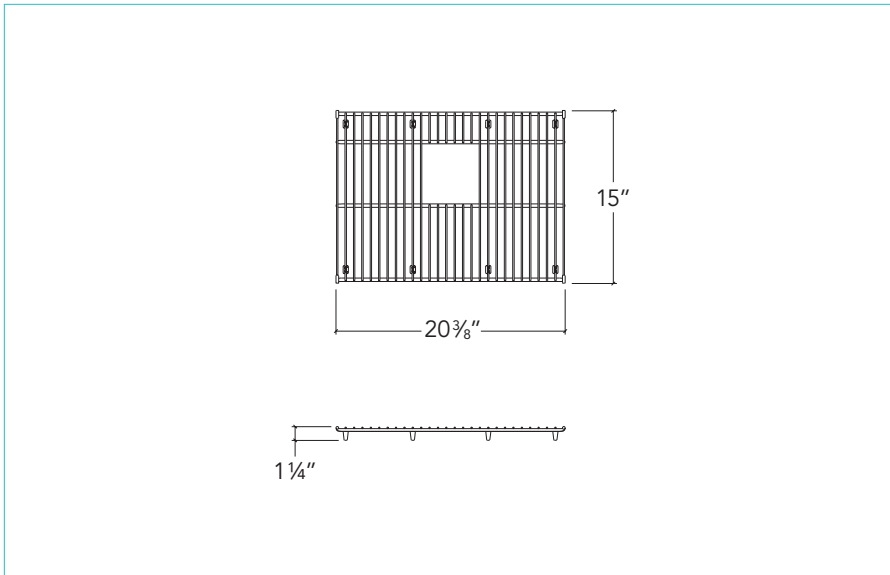

PRO INOX

H-G

Grid
for handcrafted kitchen sink

IH-G-2116

Installation

N/A

Bowl

21" x 16"

Overall

20 3/8" x 15" x 1 1/4"

Cabinet

N/A

Drain

Ø 3 1/2"

Packaging

26" x 19 1/4" x 1 5/16"