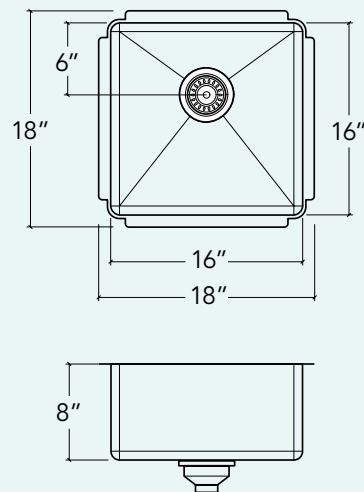

IH75-US-18188

Prolnox H75

Stainless steel kitchen sink

Handcrafted

Contemporary style corners [0,75"]

Installation

Undermount

Bowl

16" × 16" × 8"

Overall

18" × 18" × 8"

Recommended cabinet

21"

Drain

Ø 3 1/2"

Packaging

19" × 21 1/2" × 13"

19 lbs

Features

- 304 brushed finish stainless steel (18/10) – 18 gauge
- Sound deadening pads for maximum noise reduction
- Drain located towards rear providing more space under the sink
- Stainless steel strainer (AA-SA-3.5-SA) and mounting hardware included
- Product certified ASME A112.19.3, CSA B45.0, and CSA B45.4