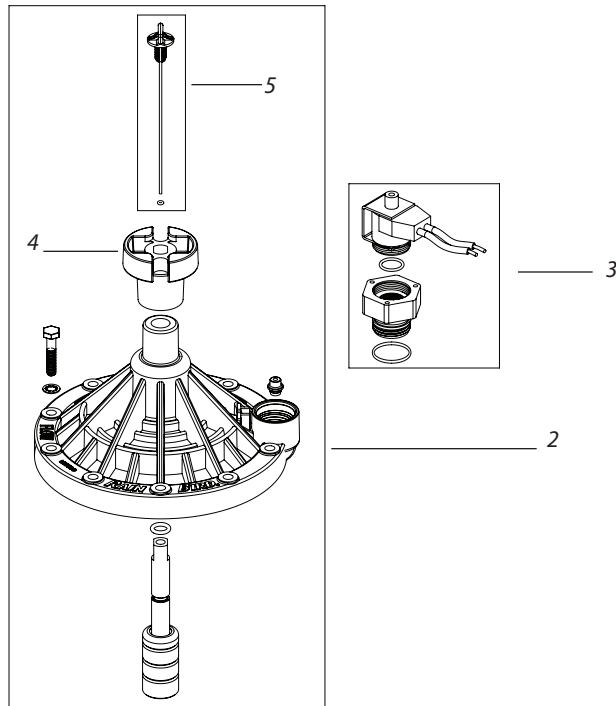

Ref.	Part Description	100	150	200
1	Diaphragm Assembly	208143	234882S	208605
		20814402	23486602S	20851802
		20814404S	23486604S	20851804S
2	Bonnet Assembly	20936701	20936702	20936702
3	Handle NP	231230	231232	231232
4	Solenoid Assembly	236239	236239	236239
5	Bleed Screw Assembly	204152	204152	204152
	COM Valve Miscellaneous Parts Kit	210464	210464	210464

(Solenoid seal, solenoid Oring, adaptor Oring, white retainer, tan retainer, solenoid spring)

Note: Part numbers enclosed in brackets () are not available individually, but may be sold in assemblies or kits.

Ref. Part Description	300BPE	300BPES
1 Diaphragm Assembly	231543	231542
2 Bonnet Assembly	231548	231548
3 BPE Solenoid Assembly	B31800	B31800
4 NP Handle	240134	240134
5 Bleed Screw Assembly	204152	204152