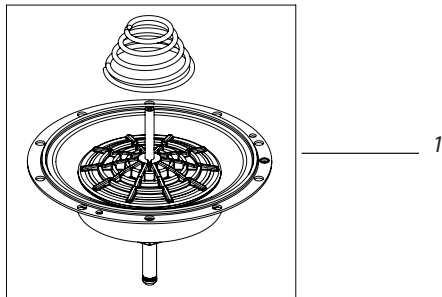

Ref.	Part Description	100	150	200
1	Diaphragm Assembly	208143	234882S	208605
		20814402	23486602S	20851802
		20814404S	23486604S	20851804S
2	Bonnet Assembly	20936701	20936702	20936702
3	Handle NP	231230	231232	231232
4	Solenoid Assembly	236239	236239	236239
5	Bleed Screw Assembly	204152	204152	204152
	COM Valve Miscellaneous Parts Kit	210464	210464	210464

(Solenoid seal, solenoid Oring, adaptor Oring, white retainer, tan retainer, solenoid spring)

Note: Part numbers enclosed in brackets () are not available individually, but may be sold in assemblies or kits.

Ref. Part Description	300BPE	300BPES
1 Diaphragm Assembly	231543	231542
2 Bonnet Assembly	231548	231548
3 BPE Solenoid Assembly	B31800	B31800
4 NP Handle	240134	240134
5 Bleed Screw Assembly	204152	204152