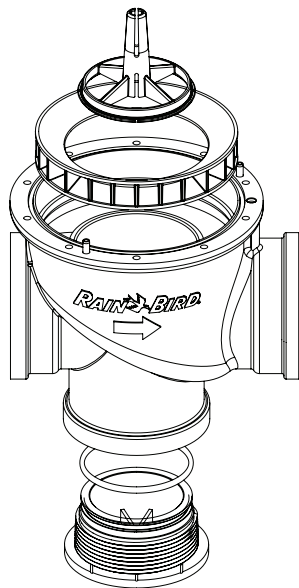

Ref.	Part Description	100	150	200
1	Diaphragm Assembly	208143	234882S	208605
		20814402	23486602S	20851802
		20814404S	23486604S	20851804S
2	Bonnet Assembly	20936701	20936702	20936702
3	Handle NP	231230	231232	231232
4	Solenoid Assembly	236239	236239	236239
5	Bleed Screw Assembly	204152	204152	204152
	COM Valve Miscellaneous Parts Kit	210464	210464	210464

(Solenoid seal, solenoid Oring, adaptor Oring, white retainer, tan retainer, solenoid spring)

Note: Part numbers enclosed in brackets () are not available individually, but may be sold in assemblies or kits.

Ref. Part Description	300BPE	300BPES
1 Diaphragm Assembly	231543	231542
2 Bonnet Assembly	231548	231548
3 BPE Solenoid Assembly	B31800	B31800
4 NP Handle	240134	240134
5 Bleed Screw Assembly	204152	204152