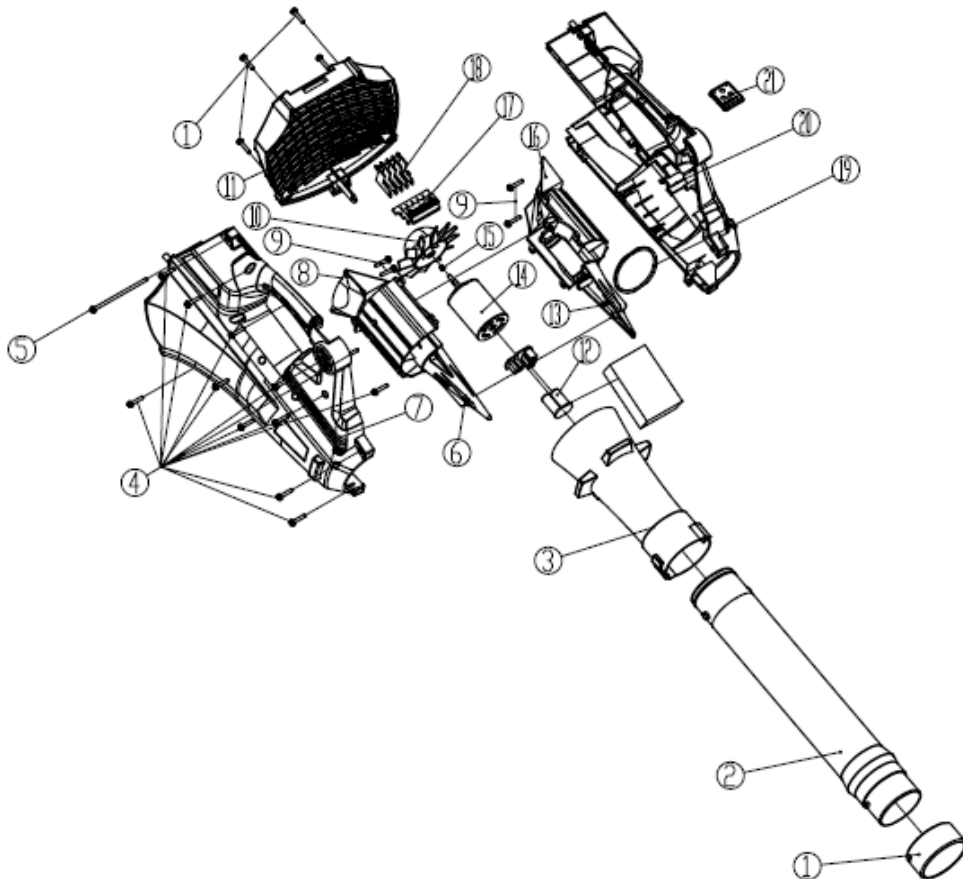

## 40V LITHIUM-ION CORDLESS BLOWER

Model: E435C

## MAJOR PARTS OF THE BLOWER

1. Battery pack
2. Handle
3. Blower housing
4. Blower housing outlet
5. Blower tube
6. Blower tube outlet
7. Speed raising button
8. Start button
9. Speed-reducing button
10. Stop button
11. LED indicator

## EXPLODED PARTS VIEW

## PARTS LIST

| No. | Part No. | Description           | QTY |
|-----|----------|-----------------------|-----|
| 1   | 7063016  | Iron Ring             | 1   |
| 2   | 2109003  | Front Wind Pipe       | 1   |
| 3   | 2109002  | Back Wind Pipe        | 1   |
| 4   | 60170670 | Self-Tapping Screw    | 20  |
| 5   | 6017082  | Self-Tapping Screw    | 1   |
| 6   | 2068002  | Upper Cover of Motor  | 1   |
| 7   | 2106028  | Left Housing          | 1   |
| 8   | 2092019  | Liner of Left Housing | 1   |
| 9   | 60170190 | Self-Tapping Screw    | 4   |
| 10  | 25040050 | Fan Blade             | 1   |
| 11  | 2042004  | Back Cover            | 1   |