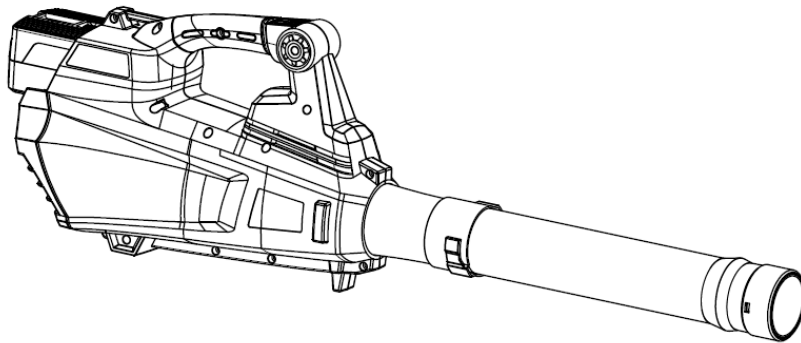

## 40V LITHIUM-ION CORDLESS BLOWER

Model: E435C

## MAJOR PARTS OF THE BLOWER

1. Battery pack
2. Handle
3. Blower housing
4. Blower housing outlet
5. Blower tube
6. Blower tube outlet
7. Speed raising button
8. Start button
9. Speed-reducing button
10. Stop button
11. LED indicator