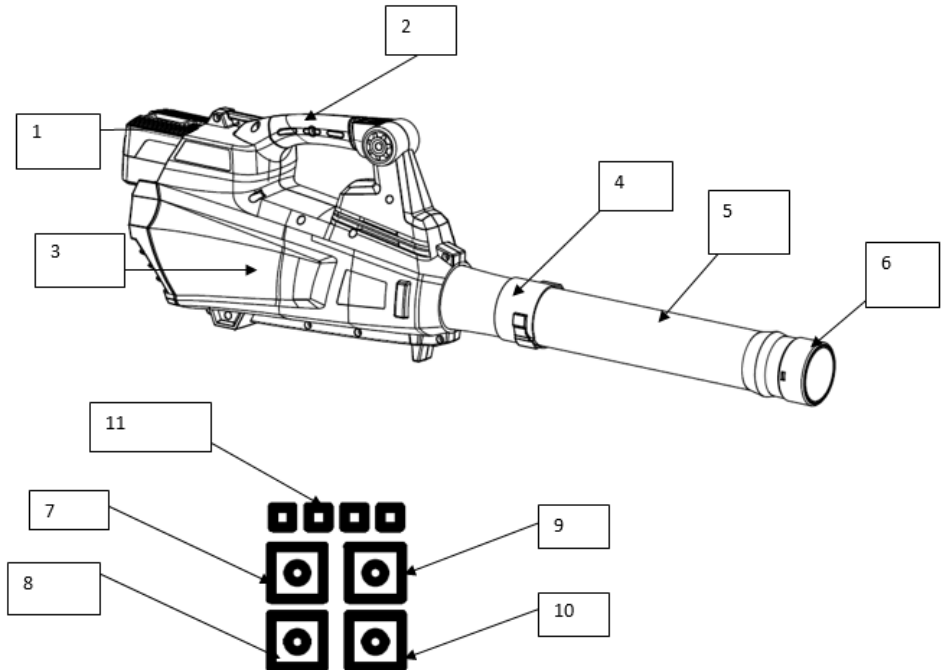

## 40V LITHIUM-ION CORDLESS BLOWER

Model: E435C

## MAJOR PARTS OF THE BLOWER

1. Battery pack
2. Handle
3. Blower housing
4. Blower housing outlet
5. Blower tube
6. Blower tube outlet
7. Speed raising button
8. Start button
9. Speed-reducing button
10. Stop button
11. LED indicator