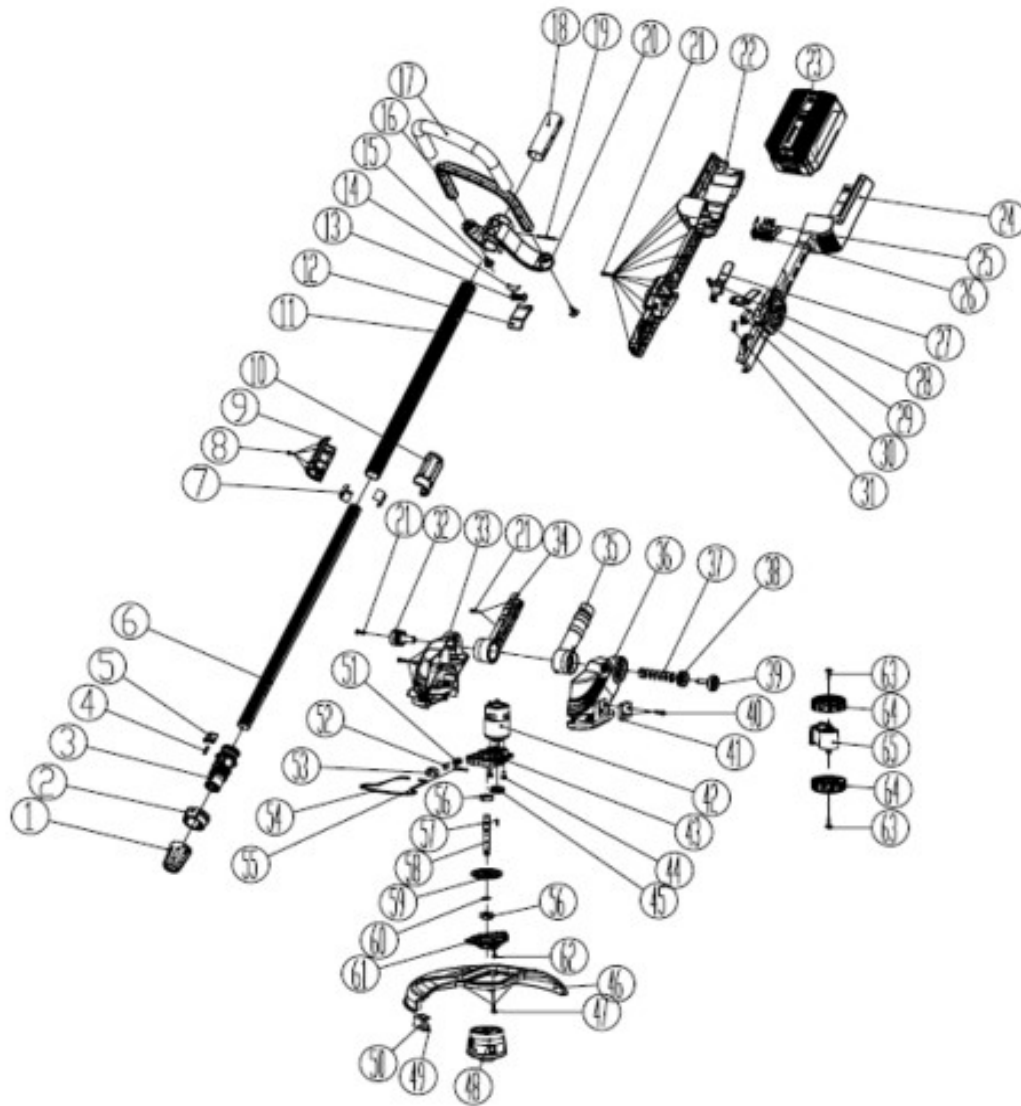

redback tools

EXPLODED VIEW AND PARTS LIST

Contact Us: 1-800-876-3009

redback tools

EXPLODED VIEW AND PARTS LIST

No.	Part No.	Description	QTY	No.	Part No.	Description	QTY
1	20910110	Locking block	1	33	20920030	Right housing	1
2	20910100	Body cover	1	34	20300130	Right tumbler	1
3	20910090	Pipe sleeve	1	35	20300120	Left tumbler	1
4	60390180	Adjustment spring	1	36	20920020	Left housing	1
5	20470050	Rotate switch	1	37	60390190	Adjustment spring	1
6	71080090	aluminum pipe	1	38	20430150	Angle adjust wheel	1
7	20910120	Clip	2	39	20530080	Left switch	1
8	60170730	Tapping screw	4	40	60070120	Self-tapping screw	2
9	20910080	Left adjust body	1	41	20430160	Wheel hub	1
10	20910080	right adjust body	1	42	30070070	Motor	1
11	71080100	aluminum pipe	1	43	20150080	Lower cover of gear box	1
12	20910050	Locking plate	1	44	60070180	Screw	2
13	20910060	Rubber box	1	45	70670320	Motor wheel	1
14	20910130	Lock rubber	1	46	20930030	protection cover	1
15	60070110	Tapping screw	2	47	60480070	Self-tapping screw	4
16	20910040	auxiliary handle	1	48		Head part assembly	1
17	20340140	Foam tube	1	49	60170690	Self-tapping screw	2
18	20910020	Aluminum pipe bushing	1	50	70130450	Blade	1
19	60250210	cylindrical pin	1	51	60390200	Spring	1
20	20910030	Handle bracket	1	52	70670340	Gear shaping	1
21	60170670	Self-tapping screw	17	53	20530100	button	1
22	21060130	Right handle assembly	1	54	70230170	Plant guard	1
23	EP40	Battery		55	60250060	cylinder pin	1
24	21060110	Left handle assembly	1	56	60010210	Bearing	1
25	30010240	Male tab	4	57	60350130	Flat key	1
26	20800020	Plug in seat	1	58	70030660	Output shaft	1
27	20470030	Self-lock switch	1	59	70670330	Gear wheel	1
28	60380380	Self-lock spring	1	60	60240230	Spring washer	1
29	20470040	Start switch	1	61	20150070	Upper cover of gear box	1
30	30080030	Micro switch	1	62	60170070	Self-tapping screw	5
31	60390170	Start spring	1	63	60070120	Self-tapping screw	2
32	20530090	Right button	1	64	20880400	Wheel	2
				65	20640220	Wheel hub	1