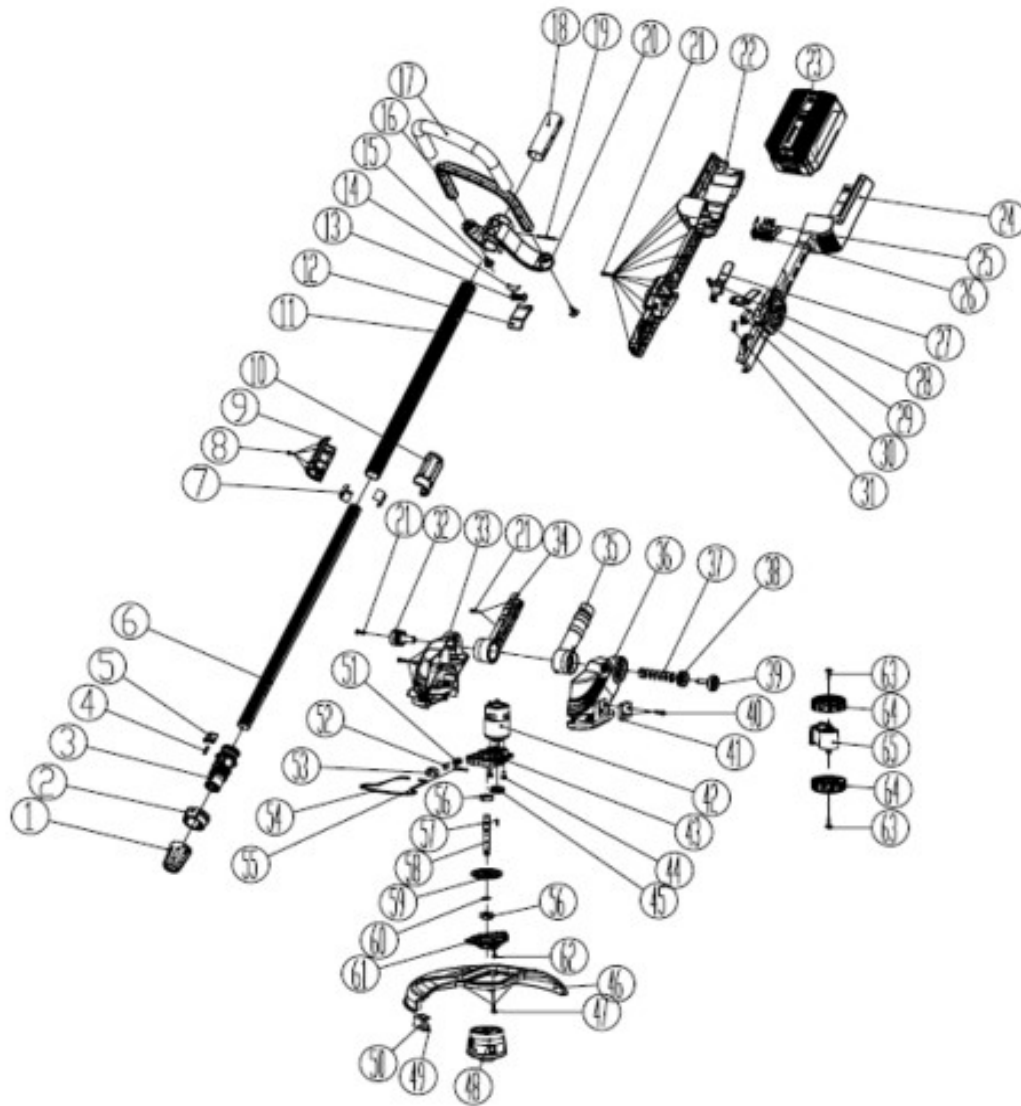

redback tools

EXPLODED VIEW AND PARTS LIST

Contact Us: 1-800-876-3009

redback tools

EXPLODED VIEW AND PARTS LIST

No.	Part No.	Description	QTY	No.	Part No.	Description	QTY
1	20910110	Locking block	1	33	20920030	Right housing	1
2	20910100	Body cover	1	34	20300130	Right tumbler	1
3	20910090	Pipe sleeve	1	35	20300120	Left tumbler	1
4	60390180	Adjustment spring	1	36	20920020	Left housing	1
5	20470050	Rotate switch	1	37	60390190	Adjustment spring	1
6	71080090	aluminum pipe	1	38	20430150	Angle adjust wheel	1
7	20910120	Clip	2	39	20530080	Left switch	1
8	60170730	Tapping screw	4	40	60070120	Self-tapping screw	2
9	20910080	Left adjust body	1	41	20430160	Wheel hub	1
10	20910080	right adjust body	1	42	30070070	Motor	1
11	71080100	aluminum pipe	1	43	20150080	Lower cover of gear box	1
12	20910050	Locking plate	1	44	60070180	Screw	2
13	20910060	Rubber box	1	45	70670320	Motor wheel	1
14	20910130	Lock rubber	1	46	20930030	protection cover	1
15	60070110	Tapping screw	2	47	60480070	Self-tapping screw	4
16	20910040	auxiliary handle	1	48		Head part assembly	1
17	20340140	Foam tube	1	49	60170690	Self-tapping screw	2
18	20910020	Aluminum pipe	1	50	70130450	Blade	1
		bushing					
19	60250210	cylindrical pin	1	51	60390200	Spring	1
20	20910030	Handle bracket	1	52	70670340	Gear shaping	1
21	60170670	Self-tapping screw	17	53	20530100	button	1
22	21060130	Right handle assembly	1	54	70230170	Plant guard	1
23	EP40	Battery		55	60250060	cylinder pin	1
24	21060110	Left handle assembly	1	56	60010210	Bearing	1
25	30010240	Male tab	4	57	60350130	Flat key	1
26	20800020	Plug in seat	1	58	70030660	Output shaft	1
27	20470030	Self-lock switch	1	59	70670330	Gear wheel	1
28	60380380	Self-lock spring	1	60	60240230	Spring washer	1
29	20470040	Start switch	1	61	20150070	Upper cover of gear box	1
30	30080030	Micro switch	1	62	60170070	Self-tapping screw	5
31	60390170	Start spring	1	63	60070120	Self-tapping screw	2
32	20530090	Right button	1	64	20880400	Wheel	2
				65	20640220	Wheel hub	1