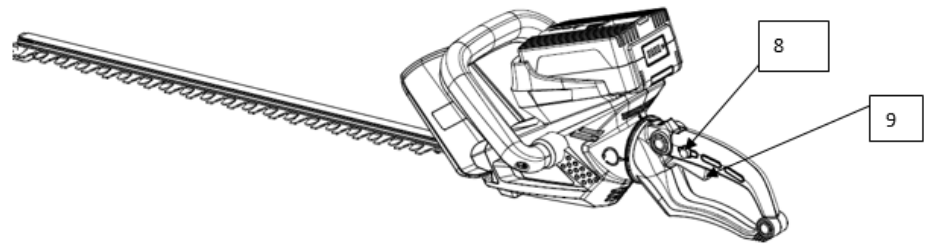

redback tools

40V LITHIUM-ION CORDLESS HEDGE TRIMMER

Model: E522D

Parts Breakdown

www.redbacktool.com

support@redbacktool.com

MAJOR PARTS OF THE HEDGE TRIMMER

1. Battery pack
2. Rear Handle
3. Trigger Switch
4. Front Handle
5. Cutting blade
6. Protective guard
7. Front handle switch
8. Handle rotation lock button
9. Trigger lock button

EXPLODED VIEW AND PARTS LIST

No.	Part No.	Description	QTY	No.	Part No.	Description	QTY
1		40V battery pack	1	33	20140110	center bracket	1
2	20920090	Left housing	1	34	60140120	Screw	2
3	21060230	Left handle	1	35	60200070	Washer	2
4	21060250	Right handle	1	36	70670270	Gear wheel	1
5	30030050	Micro switch	1	37	60010310	608 bearing	2
6	20470070	Rocker arm	1	38	70030600	Drive axle	1
7	60390170	Spring	1	39	60070160	Screw	2
8	60390160	Spring	3	40	60390150	Brake spring	1
9	60380380	Pressure spring	1	41	70670120	Gear wheel	1
10	20530070	Push button	1	42	60190150	Flat washer	1
11	20530120	Locking segment	1	43	60240050	Spring washer	1
12	30010150	PCB board	1	44	71260170	Cam disk	1
13	20800080	Plug pin	1	45	60200070	Washer	2
14	60140130	Screw	2	46		Cam bit	2
15	60170140	Tapping screw	2	47		Pressure board	1
16	60070130	Tapping screw	4	48		cylinder pin	2
17	20590050	Rubber washer	1	49	20140120	Bracket cover	1
18	20760030	Plug in seat	1	50	60090060	Screw	2
19	70630150	Plug in unit	4	51	60210040	Spring washer	2
20	20920100	Right housing	1	52	60190280	Blade washer	8
21	60170680	Self tapping screw	29	53	70150400	Washer	2
22	60190200	Flat washer	2	54		Screw	6
23	20920110	Protection guard	1	55	21140010	Blade sleeve	1
24	20260140	Right handle cover	1	56	20350060	Blade plug	1
25	20260130	Left handle cover	1	57		Aluminum support bar	1
26	60070150	Screw	2	58		Iron support board	1
27	20260120	Rocker arm	1	59		Blade	2
28	20260110	Bracket	1	60		protection head	1
29	30020070	Start switch	1	61		Spacer	6
30	30010140	Motherboard	3	62		locking nut	6
31	30070040	Motor	1				
32	70670260	Motor gear	1				