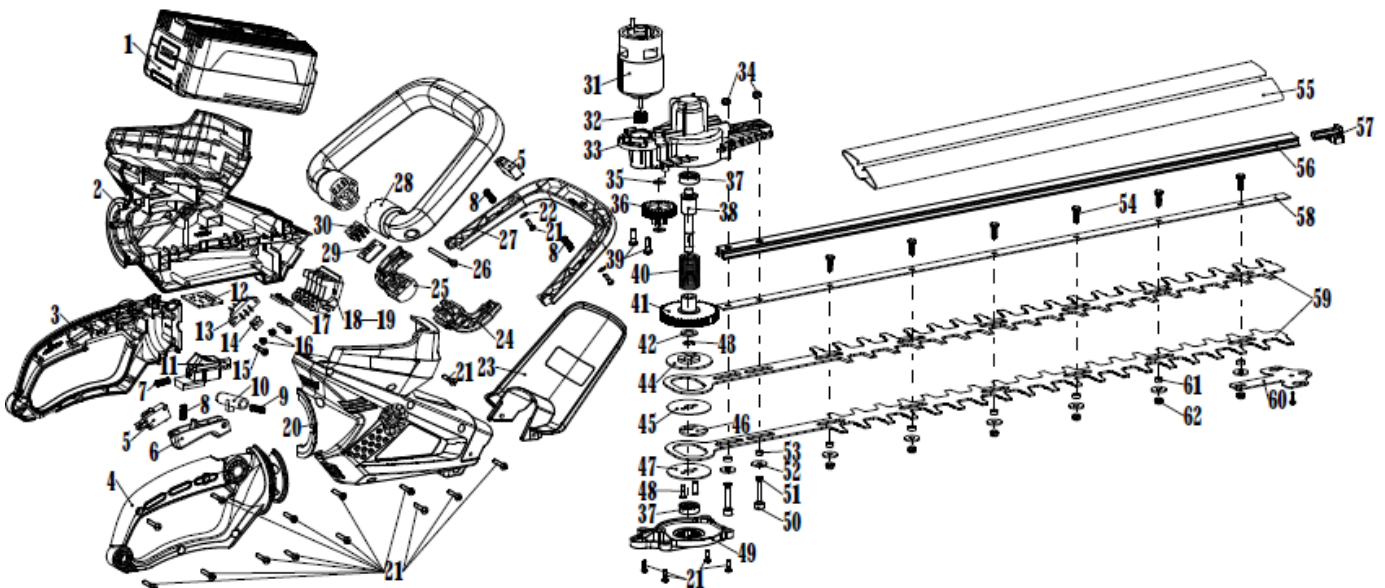

redback tools

40V LITHIUM-ION CORDLESS HEDGE TRIMMER

Model: E522D

Parts Breakdown

www.redbacktool.com

support@redbacktool.com

MAJOR PARTS OF THE HEDGE TRIMMER

1. Battery pack
2. Rear Handle
3. Trigger Switch
4. Front Handle
5. Cutting blade
6. Protective guard
7. Front handle switch
8. Handle rotation lock button
9. Trigger lock button

EXPLODED VIEW AND PARTS LIST

No.	Part No.	Description	QTY	No.	Part No.	Description	QTY
1		40V battery pack	1	33	20140110	center bracket	1
2	20920090	Left housing	1	34	60140120	Screw	2
3	21060230	Left handle	1	35	60200070	Washer	2
4	21060250	Right handle	1	36	70670270	Gear wheel	1
5	30030050	Micro switch	1	37	60010310	608 bearing	2
6	20470070	Rocker arm	1	38	70030600	Drive axle	1
7	60390170	Spring	1	39	60070160	Screw	2
8	60390160	Spring	3	40	60390150	Brake spring	1
9	60380380	Pressure spring	1	41	70670120	Gear wheel	1
10	20530070	Push button	1	42	60190150	Flat washer	1
11	20530120	Locking segment	1	43	60240050	Spring washer	1
12	30010150	PCB board	1	44	71260170	Cam disk	1
13	20800080	Plug pin	1	45	60200070	Washer	2
14	60140130	Screw	2	46		Cam bit	2
15	60170140	Tapping screw	2	47		Pressure board	1
16	60070130	Tapping screw	4	48		cylinder pin	2
17	20590050	Rubber washer	1	49	20140120	Bracket cover	1
18	20760030	Plug in seat	1	50	60090060	Screw	2
19	70630150	Plug in unit	4	51	60210040	Spring washer	2
20	20920100	Right housing	1	52	60190280	Blade washer	8
21	60170680	Self tapping screw	29	53	70150400	Washer	2
22	60190200	Flat washer	2	54		Screw	6
23	20920110	Protection guard	1	55	21140010	Blade sleeve	1
24	20260140	Right handle cover	1	56	20350060	Blade plug	1
25	20260130	Left handle cover	1	57		Aluminum support bar	1
26	60070150	Screw	2	58		Iron support board	1
27	20260120	Rocker arm	1	59		Blade	2
28	20260110	Bracket	1	60		protection head	1
29	30020070	Start switch	1	61		Spacer	6
30	30010140	Motherboard	3	62		locking nut	6
31	30070040	Motor	1				
32	70670260	Motor gear	1				