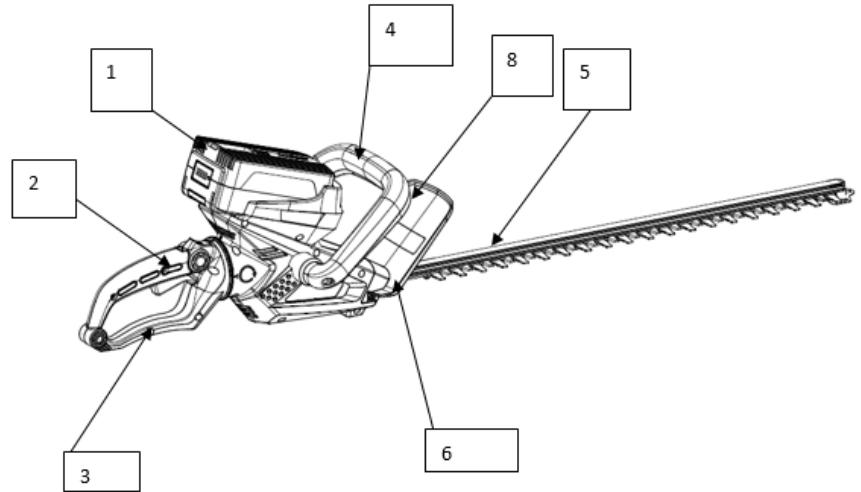

redback tools

40V LITHIUM-ION CORDLESS HEDGE TRIMMER

Model: E522D

Parts Breakdown

www.redbacktool.com

support@redbacktool.com

MAJOR PARTS OF THE HEDGE TRIMMER

1. Battery pack
2. Rear Handle
3. Trigger Switch
4. Front Handle
5. Cutting blade
6. Protective guard
7. Front handle switch
8. Handle rotation lock button
9. Trigger lock button

EXPLODED VIEW AND PARTS LIST

No.	Part No.	Description	QTY	No.	Part No.	Description	QTY
1		40V battery pack	1	33	20140110	center bracket	1
2	20920090	Left housing	1	34	60140120	Screw	2
3	21060230	Left handle	1	35	60200070	Washer	2
4	21060250	Right handle	1	36	70670270	Gear wheel	1
5	30030050	Micro switch	1	37	60010310	608 bearing	2
6	20470070	Rocker arm	1	38	70030600	Drive axle	1
7	60390170	Spring	1	39	60070160	Screw	2
8	60390160	Spring	3	40	60390150	Brake spring	1
9	60380380	Pressure spring	1	41	70670120	Gear wheel	1
10	20530070	Push button	1	42	60190150	Flat washer	1
11	20530120	Locking segment	1	43	60240050	Spring washer	1
12	30010150	PCB board	1	44	71260170	Cam disk	1
13	20800080	Plug pin	1	45	60200070	Washer	2
14	60140130	Screw	2	46		Cam bit	2
15	60170140	Tapping screw	2	47		Pressure board	1
16	60070130	Tapping screw	4	48		cylinder pin	2
17	20590050	Rubber washer	1	49	20140120	Bracket cover	1
18	20760030	Plug in seat	1	50	60090060	Screw	2
19	70630150	Plug in unit	4	51	60210040	Spring washer	2
20	20920100	Right housing	1	52	60190280	Blade washer	8
21	60170680	Self tapping screw	29	53	70150400	Washer	2
22	60190200	Flat washer	2	54		Screw	6
23	20920110	Protection guard	1	55	21140010	Blade sleeve	1
24	20260140	Right handle cover	1	56	20350060	Blade plug	1
25	20260130	Left handle cover	1	57		Aluminum support bar	1
26	60070150	Screw	2	58		Iron support board	1
27	20260120	Rocker arm	1	59		Blade	2
28	20260110	Bracket	1	60		protection head	1
29	30020070	Start switch	1	61		Spacer	6
30	30010140	Motherboard	3	62		locking nut	6
31	30070040	Motor	1				
32	70670260	Motor gear	1				